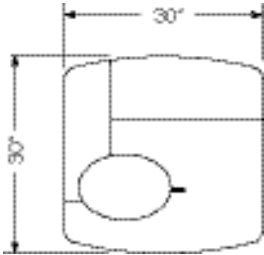

MT010 single club chair with tablet arm and power

MODEL	DESCRIPTION	QTY	PRICE EA
MTL301UAR	inline club chair with arm, right, com optional oval tablet and power	1	\$3,297
TOTAL LIST			\$3,297