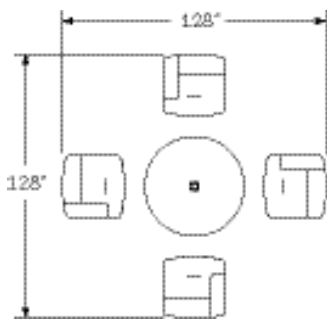

MT011 freestanding lounge with conical table

MODEL	DESCRIPTION	QTY	PRICE EA
MTL301UAR	inline club chair with arm, right, com	4	\$1,955
MTVF48ROUN	48" round conical table with optional power	1	\$2,250
EC23	Moire power unit with (3) 110 outlets and dual USB port	1	\$627
TOTAL LIST			\$10,697