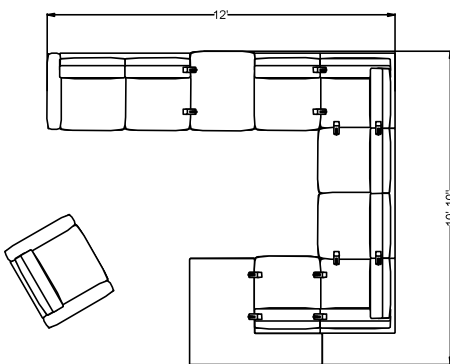

# Poet- Cube PTC001

#	Catalogue	Part Number	Description	Quantity	Ext. List
1	SIG	GP-LINK	Poet Linking Brackets	6	\$300.00
2	SIG	PLCF21	Poet Cube Single Seat - 32d x 37 1/2w x 32h	1	\$2,798.00
3	SIG	PLCM01	Poet Cube Modular Single Seat - Armless - 32d x 27w x 32h	1	\$2,337.00
4	SIG	PLCM02	Poet Cube Modular Two Seat - Armless - 32d x 54 3/4w x 32h	1	\$3,188.00
5	SIG	PLCM12-R	Poet Cube Modular Two Seat with Arm, Right - 32d x 58 1/2w x 32h	1	\$3,626.00
6	SIG	PLCMC01-L	Poet Cube Modular Corner, Left - 31 1/2d x 31 1/2w x 32h	1	\$2,554.00
7	SIG	PLCMC01-R	Poet Cube Modular Corner, Right - 31 1/2d x 31 1/2w x 32h	1	\$2,554.00
8	SIG	PLCMP02B-L	Poet Cube Modular Two Seat Peninsula - Armless, Right - 33d x 54 3/4w x 32h	1	\$2,842.00
9	SIG	PLMWT-L	Poet Modular Table Wrap, Right - 44 3/4d x 55 3/4w x 11 1/2h	1	\$1,905.00
				<b>Total</b>	<b>\$22,104.00</b>