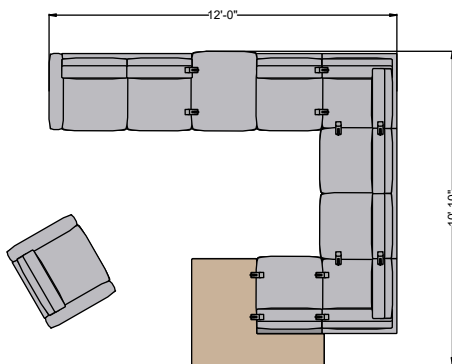

Poet- Cube PTC001

#	Catalogue	Part Number	Description	Quantity	Ext. List
1	SIG	GP-LINK	Poet Linking Brackets	6	\$348.00
2	SIG	PLCF21	Poet Cube Single Seat - 32d x 37 1/2w x 32h	1	\$3,148.00
3	SIG	PLCM01	Poet Cube Modular Single Seat - Armless - 32d x 27w x 32h	1	\$2,592.00
4	SIG	PLCM02	Poet Cube Modular Two Seat - Armless - 32d x 54 3/4w x 32h	1	\$3,587.00
5	SIG	PLCM12-R	Poet Cube Modular Two Seat with Arm, Right - 32d x 58 1/2w x 32h	1	\$4,080.00
6	SIG	PLCMC01-L	Poet Cube Modular Corner, Left - 31 1/2d x 31 1/2w x 32h	1	\$2,874.00
7	SIG	PLCMC01-R	Poet Cube Modular Corner, Right - 31 1/2d x 31 1/2w x 32h	1	\$2,874.00
8	SIG	PLCMP02B-L	Poet Cube Modular Two Seat Peninsula - Armless, Right - 33d x 54 3/4w x 32h	1	\$3,199.00
9	SIG	PLMWT-L	Poet Modular Table Wrap, Left- 44 3/4d x 55 3/4w x 11 1/2h	1	\$2,145.00
				Total (List)	\$24,847.00