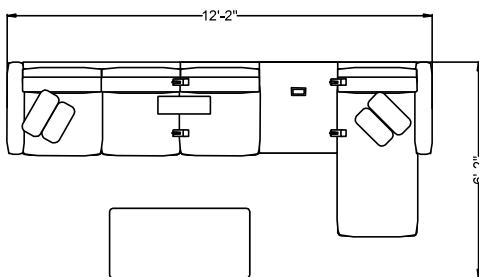

# Poet- Cube PTC002

#	Catalogue Part Number	Description	Quantity	Ext. List
1	SIG AWW2448-16TTML	Arwyn Rectangular Coffee Table - Metal Legs - 24d x 48w x 16h	1	\$1,895.00
2	SIG GP-LINK	Poet Linking Brackets	2	\$100.00
3	SIG PLCM12-R	Poet Cube Modular Two Seat with Arm, Right - 32d x 58 1/2w x 32h	1	\$3,626.00
4	SIG PLCM16-L	Poet Cube Modular Chaise, Left - 59d x 31 1/2w x 32h	1	\$3,110.00
5	SIG PLCMP01T-R	Poet Cube Modular Single Seat with Table - Armless, Left - 32d x 54 3/4w x 32h	1	\$2,798.00
6	ACC PW0618B	6d x 18w x 6h Bolster	1	\$221.00
7	ACC PW1414P	14d x 14w x 5h Pillow	2	\$332.00
8	ACC PW1616P	16d x 16w x 5h Pillow	2	\$404.00
<b>Total</b>				<b>\$12,486.00</b>