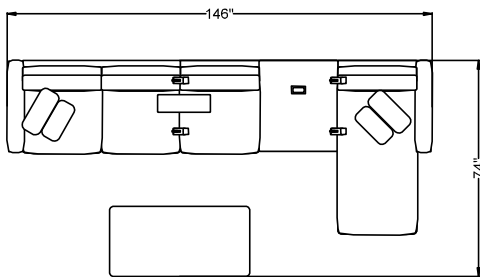

Poet- Cube PTC002

#	Catalogue Part Number	Description	Quantity	Ext. List
1	SIG AWW2448-16TTML	Arwyn Rectangular Coffee Table - Metal Legs - 24d x 48w x 16h	1	\$1,971.00
2	SIG GP-LINK	Poet Linking Brackets	2	\$106.00
3	SIG PLCM12-R	Poet Cube Modular Two Seat with Arm, Right - 32d x 58 1/2w x 32h	1	\$3,808.00
4	SIG PLCM16-L	Poet Cube Modular Chaise, Left - 59d x 31 1/2w x 32h	1	\$3,266.00
5	SIG PLCMP01T-R	Poet Cube Modular Single Seat with Table - Armless, Left - 32d x 54 3/4w x 32h	1	\$2,893.00
6	ACC PW0618B	6d x 18w x 6h Bolster	1	\$228.00
7	ACC PW1414P	14d x 14w x 5h Pillow	2	\$342.00
8	ACC PW1616P	16d x 16w x 5h Pillow	2	\$418.00
Total				\$13,032.00