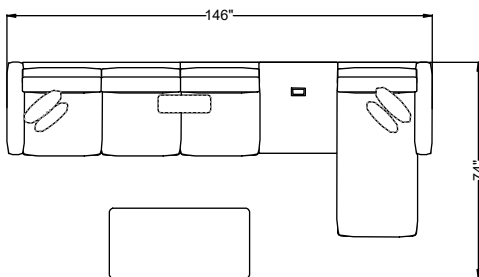

Poet- Cube PTC002

#	Catalogue Part Number	Description	Quantity	Ext. List
1	SIG AWV2448-16TTML	Arwyn Rectangular Coffee Table - Metal Legs - 24d x 48w x 16h	1	\$2,050.00
2	SIG PLCM12-R	Poet Cube Modular Two Seat with Arm, Right - 32d x 58 1/2w x 32h	1	\$3,961.00
3	SIG PLCM16-L	Poet Cube Modular Chaise, Left - 59d x 31 1/2w x 32h	1	\$3,397.00
4	SIG PLCMP01T-R	Poet Cube Modular Single Seat with Table - Armless, Left - 32d x 54 3/4w x 32h	1	\$3,010.00
5	SIG PW0618B	6d x 18w x 6h Bolster	1	\$238.00
6	SIG PW1414P	14d x 14w x 5h Pillow	2	\$356.00
7	SIG PW1616P	16d x 16w x 5h Pillow	2	\$436.00
Total				\$13,448.00