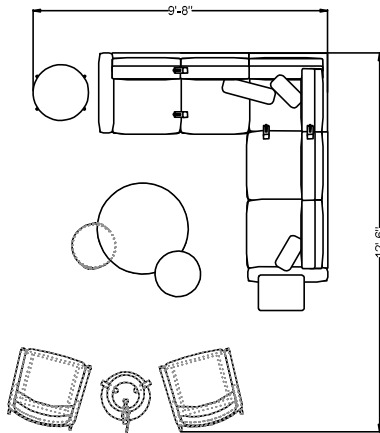

Poet- Cube PTC003

#	Catalogue Part Number	Description	Quantity	Ext. List
1	SIG AWW0018-19RDML	Arwyn Round Side Table - Metal Legs - 18d x 18w x 19h	1	\$1,382.00
2	SIG AWW0036-16RDML	Arwyn Round Coffee Table - Metal Legs - 36d x 36w x 16h	1	\$1,770.00
3	BON BU7521E	Bourne Lounge Chair - Dual Textile	2	\$3,634.00
4	SIG GP-LINK	Poet Linking Brackets	2	\$100.00
5	SIG INP1818-12RDP	Indie 18d x 18w x 12h Round Pouf	1	\$825.00
6	SIG INT1919-53RDT	Indie 52 3/4h Floor Lamp w/14h Table	1	\$1,526.00
7	SIG PLCM12-L	Poet Cube Modular Two Seat with Arm, Left - 32d x 58 1/2w x 32h	1	\$3,626.00
8	SIG PLCM12-R	Poet Cube Modular Two Seat with Arm, Right - 32d x 58 1/2w x 32h	1	\$3,626.00
9	SIG PLCMC01-L	Poet Cube Modular Corner, Left - 31 1/2d x 31 1/2w x 32h	1	\$2,554.00
10	SIG PLRD20-22M	Poet Round Side Table - Metal Legs - 22d x 22w x 20h	1	\$1,556.00
11	SIG PLT26	Poet Freestanding Pull Up Table - 14d x 18w x 26 1/4h	1	\$643.00
12	ACC PW1221P	12d x 21w x 5h Pillow	1	\$203.00
13	ACC PW1414P	14d x 14w x 5h Pillow	2	\$332.00
Total				\$21,777.00