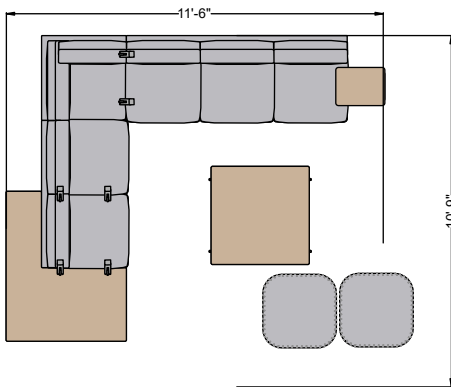

Poet- Cube PTC004

#	Catalogue	Part Number	Description	Quantity	Ext. List
1	SIG	GP-LINK	Poet Linking Brackets	3	\$174.00
2	SIG	INP2727-17SQP	Indie 27d x 27w x 16 1/2h Square Pouf	2	\$2,878.00
3	SIG	PLCM02	Poet Cube Modular Two Seat - Armless - 32d x 54 3/4w x 32h	1	\$3,587.00
4	SIG	PLCM03	Poet Cube Modular Three Seat - Armless - 32d x 81 1/2w x 32h	1	\$4,922.00
5	SIG	PLCMC01-L	Poet Cube Modular Corner, Left - 31 1/2d x 31 1/2w x 32h	1	\$2,874.00
6	SIG	PLMWT-R	Poet Modular Table Wrap, Right - 44 3/4d x 55 3/4w x 11 1/2h	1	\$2,145.00
7	SIG	PLT26	Poet Freestanding Pull Up Table - 14d x 18w x 26 1/4h	1	\$726.00
8	SIG	PLTT14-3638M	Poet Coffee Table - Metal Legs - 36d x 37 1/2w x 14h	1	\$1,997.00
				Total (List)	\$19,303.00