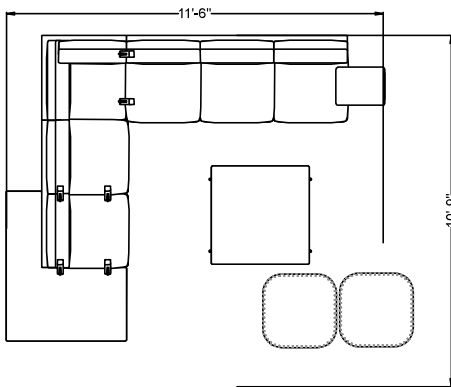

# Poet- Cube PTC004

#	Catalogue	Part Number	Description	Quantity	Ext. List
1	SIG	GP-LINK	Poet Linking Brackets	3	\$150.00
2	SIG	INP2727-17SQP	Indie 27d x 27w x 16 1/2h Square Pouf	2	\$2,558.00
3	SIG	PLCM02	Poet Cube Modular Two Seat - Armless - 32d x 54 3/4w x 32h	1	\$3,188.00
4	SIG	PLCM03	Poet Cube Modular Three Seat - Armless - 32d x 81 1/2w x 32h	1	\$4,375.00
5	SIG	PLCMC01-L	Poet Cube Modular Corner, Left - 31 1/2d x 31 1/2w x 32h	1	\$2,554.00
6	SIG	PLMWT-R	Poet Modular Table Wrap, Left - 44 3/4d x 55 3/4w x 11 1/2h	1	\$1,905.00
7	SIG	PLT26	Poet Freestanding Pull Up Table - 14d x 18w x 26 1/4h	1	\$643.00
8	SIG	PLTT14-3638M	Poet Coffee Table - Metal Legs - 36d x 37 1/2w x 14h	1	\$1,774.00
				<b>Total</b>	<b>\$17,147.00</b>