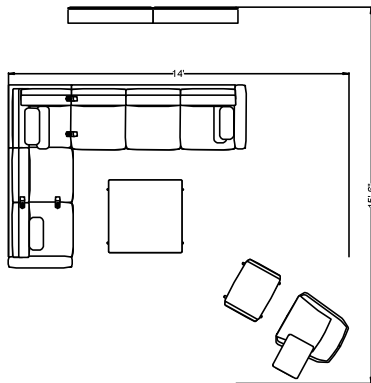

Poet- Cube PTC005

#	Catalogue Part Number	Description	Quantity	Ext. List
1	SIG AW6004WL	Anwyn Ottoman Crossover Lounge - Wood Leg - 19d x 26 1/2w x 17 1/4h	1	\$1,213.00
2	SIG AW6005WL	Anwyn High Back Crossover Lounge - Wood Leg - 30 1/2d x 28w x 41h	1	\$1,816.00
3	SIG GP-LINK	Poet Linking Brackets	2	\$100.00
4	SIG PLCM12-R	Poet Cube Modular Two Seat with Arm, Right - 32d x 58 1/2w x 32h	1	\$3,626.00
5	SIG PLCM13-L	Poet Cube Modular Three Seat with Arm, Left - 32d x 85 1/2w x 32h	1	\$4,937.00
6	SIG PLCMC01-L	Poet Cube Modular Corner, Left - 31 1/2d x 31 1/2w x 32h	1	\$2,554.00
7	SIG PLT26	Poet Freestanding Pull Up Table - 14d x 18w x 26 1/4h	1	\$643.00
8	SIG PLTT14-3638M	Poet Coffee Table - Metal Legs - 36d x 37 1/2w x 14h	1	\$1,774.00
9	ACC PW1221P	12d x 21w x 5h Pillow	2	\$406.00
10	ACC PW1616P	16d x 16w x 5h Pillow	2	\$404.00
11	ACC PW1818P	18d x 18w x 5h Pillow	1	\$224.00
12	VSN VST4254WP	Vision 54 1/2" H Wall Panel - 7 15/16d x 42w x 54 1/2h	2	\$1,196.00
Total				\$18,893.00