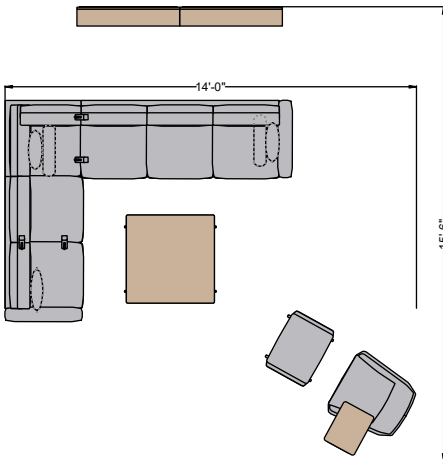

Poet- Cube PTC005

#	Catalogue Part Number	Description	Quantity	Ext. List
1	SIG AW6004WL	Arwyn Ottoman Crossover Lounge - Wood Leg - 19d x 26 1/2w x 17 1/4h	1	\$1,353.00
2	SIG AW6005WL	Arwyn High Back Crossover Lounge - Wood Leg - 30 1/2d x 28w x 41h	1	\$2,024.00
3	SIG GP-LINK	Poet Linking Brackets	2	\$116.00
4	SIG PLCM12-R	Poet Cube Modular Two Seat with Arm, Right - 32d x 58 1/2w x 32h	1	\$4,080.00
5	SIG PLCM13-L	Poet Cube Modular Three Seat with Arm, Left - 32d x 85 1/2w x 32h	1	\$5,554.00
6	SIG PLCMC01-L	Poet Cube Modular Corner, Left - 31 1/2d x 31 1/2w x 32h	1	\$2,874.00
7	SIG PLT26	Poet Freestanding Pull Up Table - 14d x 18w x 26 1/4h	1	\$726.00
8	SIG PLTT14-3638M	Poet Coffee Table - Metal Legs - 36d x 37 1/2w x 14h	1	\$1,997.00
9	SIG PW1221P	12d x 21w x 5h Pillow	2	\$452.00
10	SIG PW1616P	16d x 16w x 5h Pillow	2	\$450.00
11	SIG PW1818P	18d x 18w x 5h Pillow	1	\$249.00
12	VSN VST4254WP	Vision 54 1/2" H Wall Panel - 7 15/16d x 42w x 54 1/2h	2	\$1,322.00
Total (List)				\$21,197.00