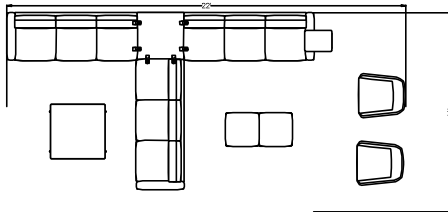

Poet- Cube PTC006

#	Catalogue	Part Number	Description	Quantity	Ext. List
1	SIG	AW6001WL	Arwyn Mid Back Crossover Lounge - Wood Leg - 30 1/2d x 28w x 33h	2	\$3,568.00
2	SIG	GP-LINK	Poet Linking Brackets	3	\$150.00
3	SIG	PLCFB02	Poet Cube Two Seat Bench - 21 1/2d x 43 3/4w x 17 1/2h	1	\$1,956.00
4	SIG	PLCM13-L	Poet Cube Modular Three Seat with Arm, Left - 32d x 85 1/2w x 32h	2	\$9,874.00
5	SIG	PLCM13-R	Poet Cube Modular Three Seat with Arm, Right - 32d x 85 1/2w x 32h	1	\$4,937.00
6	SIG	PLMCT	Poet Modular Corner Table, Straight Grain - 30 3/4d x 30 3/4w x 11 1/2h	1	\$1,073.00
7	SIG	PLT26	Poet Freestanding Pull Up Table - 14d x 18w x 26 1/4h	1	\$643.00
8	SIG	PLTT14-3638M	Poet Coffee Table - Metal Legs - 36d x 37 1/2w x 14h	1	\$1,774.00
				Total	\$23,975.00