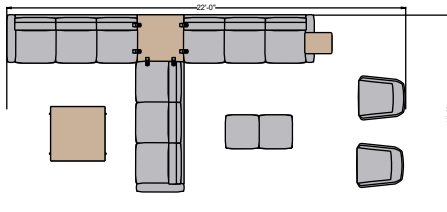

Poet- Cube PTC006

| # | Catalogue Part Number | Description | Quantity | Ext. List |
|---------------------|-----------------------|---|----------|--------------------|
| 1 | SIG AW6001WL | Arwyn Mid Back Crossover Lounge - Wood Leg - 30 1/2d x 28w x 33h | 2 | \$3,978.00 |
| 2 | SIG GP-LINK | Poet Linking Brackets | 3 | \$174.00 |
| 3 | SIG PLCFB02 | Poet Cube Two Seat Bench - 21 1/2d x 43 3/4w x 17 1/2h | 1 | \$2,202.00 |
| 4 | SIG PLCM13-L | Poet Cube Modular Three Seat with Arm, Left - 32d x 85 1/2w x 32h | 2 | \$11,108.00 |
| 5 | SIG PLCM13-R | Poet Cube Modular Three Seat with Arm, Right - 32d x 85 1/2w x 32h | 1 | \$5,554.00 |
| 6 | SIG PLMCT | Poet Modular Corner Table, Straight Grain - 30 3/4d x 30 3/4w x 11 1/2h | 1 | \$1,209.00 |
| 7 | SIG PLT26 | Poet Freestanding Pull Up Table - 14d x 18w x 26 1/4h | 1 | \$726.00 |
| 8 | SIG PLTT14-3638M | Poet Coffee Table - Metal Legs - 36d x 37 1/2w x 14h | 1 | \$1,997.00 |
| Total (List) | | | | \$26,948.00 |