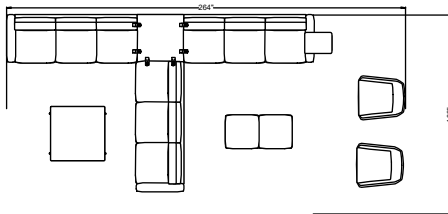

# Poet- Cube PTC006

#	Catalogue Part Number	Description	Quantity	Ext. List
1	SIG AW6001WL	Arwyn Mid Back Crossover Lounge - Wood Leg - 30 1/2d x 28w x 33h	2	\$3,862.00
2	SIG GP-LINK	Poet Linking Brackets	3	\$168.00
3	SIG PLCFB02	Poet Cube Two Seat Bench - 21 1/2d x 43 3/4w x 17 1/2h	1	\$2,137.00
4	SIG PLCM13-L	Poet Cube Modular Three Seat with Arm, Left - 32d x 85 1/2w x 32h	2	\$10,784.00
5	SIG PLCM13-R	Poet Cube Modular Three Seat with Arm, Right - 32d x 85 1/2w x 32h	1	\$5,392.00
6	SIG PLMCT	Poet Modular Corner Table, Straight Grain - 30 3/4d x 30 3/4w x 11 1/2h	1	\$1,173.00
7	SIG PLT26	Poet Freestanding Pull Up Table - 14d x 18w x 26 1/4h	1	\$704.00
8	SIG PLTT14-3638M	Poet Coffee Table - Metal Legs - 36d x 37 1/2w x 14h	1	\$1,938.00
			<b>Total</b>	<b>\$26,158.00</b>