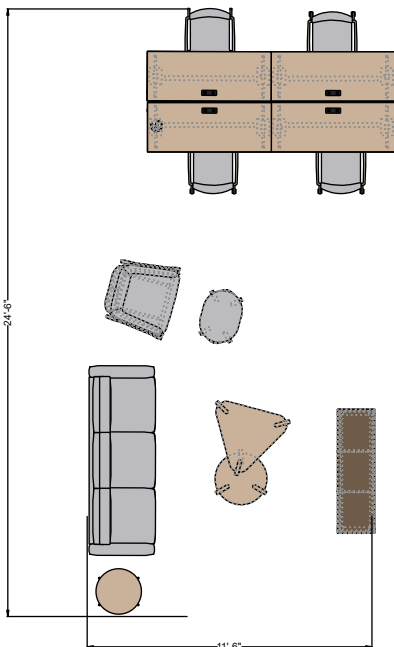

Poet- Cube PTC007

#	CataloguePart Number	Description	Quantity	Ext. List
1	LOK AVL17	Vertical Wire Manager - 2d x 2.25w x 17h	1	\$90.00
2	TAS BU1860-24SCHD	Bourne 18d x 60w x 24h Low Storage	1	\$3,973.00
3	LOK EC-L-CT1-60	Link System Electrical CT1- 60 width	4	\$2,700.00
4	LOK EC-PI-L-72-A	Link System 3 Prong Plug - 110 Power Infeed	1	\$301.00
5	SIG INO1925-17OVO	Indie 19d x 25w x 16 1/2h Oval Ottoman	1	\$1,561.00
6	SIG INS3236-38	Indie Single Seat w/Headrest	1	\$3,898.00
7	SIG INT2525-14RD	Indie 25d x 25w x 13 3/4h Round Low Lounge Table	1	\$1,348.00
8	SIG INT3535-17TR	Indie 35d x 35w x 16 1/2h Triangular Lounge Table	1	\$1,462.00
9	SIG KN3001UUUF	Knox Flared Arm Stack Chair - All Uph.	1	\$990.00
10	SIG KN3001UUFC-3	Knox Flared Arm Stack Chair with Casters - All Uph. -Set of 3 (pkgd)	1	\$2,610.00
11	LOK LK-PSP-6024P	Lok PET Privacy Screen - 60w x 23 3/4h	2	\$2,504.00
12	LOK LK-TBF-TT29-2460	Lok Fixed T Base For Rectangular Tops- 24d x 60w x 29	4	\$2,492.00
13	LOK LK-TT29-2460T	Lok Rectangular Training Top - 24d x 60w	3	\$1,179.00
14	LOK LK-TT29-2460T	Lok Rectangular Training Top - 24d x 60w	1	\$459.00
15	LOK LKB03SCN-LINK	LOK Screen Link Bracket	2	\$140.00
16	SIG PLCF23	Poet Cube Three Seat - 32d x 92w x 32h	1	\$5,811.00
17	SIG PLRD20-22M	Poet Round Side Table - Metal Legs - 22d x 22w x 20h	1	\$1,751.00
Total (List)				\$33,269.00