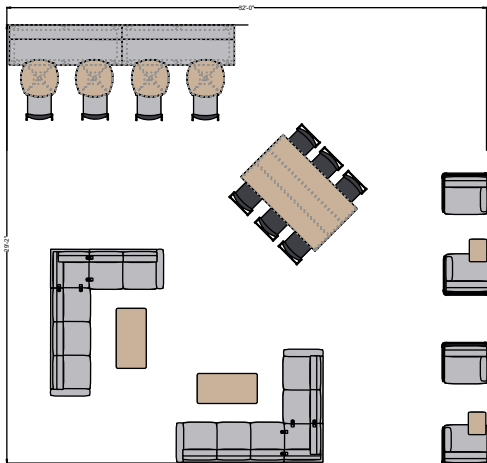

Poet- Cube PTC008

#	Catalogue Part Number	Description	Quantity	Ext. List
1	SIG AWW2448-16TTML	Arwyn Rectangular Coffee Table - Metal Legs - 24d x 48w x 16h	2	\$4,224.00
2	SIG CTL3302	Connect Three Seat - Mid Back - 90W - 30 Indiv Seat Width	2	\$13,084.00
3	SIG GP-LINK	Poet Linking Brackets	4	\$232.00
4	SIG KN3003PU	Knox Armless Stack Chair - Plastic Back/Uph. Seat	4	\$2,920.00
5	SIG KN3004PP	Knox Armless Counter Stool - All Plastic	6	\$5,106.00
6	LOK LKT30-29SCX	LOK Squire Table with X Base at Working Height - 30d x 30w x 29h	4	\$6,692.00
7	SIG PLCFS31-PL	Poet Cube Single Seat with Privacy Surround - Bolster, Left - 33d x 37 1/2w x 54h	4	\$22,756.00
8	SIG PLCM12-L	Poet Cube Modular Two Seat with Arm, Left - 32d x 58 1/2w x 32h	1	\$4,080.00
9	SIG PLCM12-R	Poet Cube Modular Two Seat with Arm, Right - 32d x 58 1/2w x 32h	1	\$4,080.00
10	SIG PLCM13-L	Poet Cube Modular Three Seat with Arm, Left - 32d x 85 1/2w x 32h	1	\$5,554.00
11	SIG PLCM13-R	Poet Cube Modular Three Seat with Arm, Right - 32d x 85 1/2w x 32h	1	\$5,554.00
12	SIG PLCMC01-L	Poet Cube Modular Corner, Left - 31 1/2d x 31 1/2w x 32h	1	\$2,874.00
13	SIG PLCMC01-R	Poet Cube Modular Corner, Right - 31 1/2d x 31 1/2w x 32h	1	\$2,874.00
14	SIG PLT26	Poet Freestanding Pull Up Table - 14d x 18w x 26 1/4h	2	\$1,452.00
15	TAS RET4884-37PT	Reef 48d x 84w x 37h Panel Table	1	\$2,091.00
			Total (List)	\$83,573.00