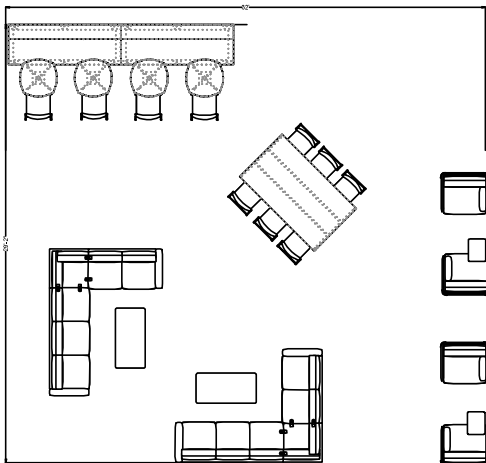

# Poet- Cube PTC008

#	Catalogue Part Number	Description	Quantity	Ext. List
1	SIG AWW2448-16TTML	Arwyn Rectangular Coffee Table - Metal Legs - 24d x 48w x 16h	2	\$3,790.00
2	SIG CTL3302	Connect Three Seat - Mid Back - 90W - 30 Indiv Seat Width	2	\$11,408.00
3	SIG GP-LINK	Poet Linking Brackets	4	\$200.00
4	SIG KN3003PU	Knox Armless Stack Chair - Plastic Back/Uph. Seat	4	\$2,592.00
5	SIG KN3004PP	Knox Armless Counter Stool - All Plastic	6	\$4,530.00
6	LOK LKT30-29SCX	LOK Squirde Table with X Base at Working Height- 30d x 30w x 29h	4	\$5,428.00
7	SIG PLCFS31-PL	Poet Cube Single Seat with Privacy Surround - Bolster, Left - 33d x 37 1/2w x 54h	4	\$20,228.00
8	SIG PLCM12-L	Poet Cube Modular Two Seat with Arm, Left - 32d x 58 1/2w x 32h	1	\$3,626.00
9	SIG PLCM12-R	Poet Cube Modular Two Seat with Arm, Right - 32d x 58 1/2w x 32h	1	\$3,626.00
10	SIG PLCM13-L	Poet Cube Modular Three Seat with Arm, Left - 32d x 85 1/2w x 32h	1	\$4,937.00
11	SIG PLCM13-R	Poet Cube Modular Three Seat with Arm, Right - 32d x 85 1/2w x 32h	1	\$4,937.00
12	SIG PLCMC01-L	Poet Cube Modular Corner, Left - 31 1/2d x 31 1/2w x 32h	1	\$2,554.00
13	SIG PLCMC01-R	Poet Cube Modular Corner, Right - 31 1/2d x 31 1/2w x 32h	1	\$2,554.00
14	SIG PLT26	Poet Freestanding Pull Up Table - 14d x 18w x 26 1/4h	2	\$1,286.00
15	TAS RET4884-37PT	Reef 48d x 84w x 37h Panel Table	1	\$1,858.00
			<b>Total</b>	<b>\$73,554.00</b>