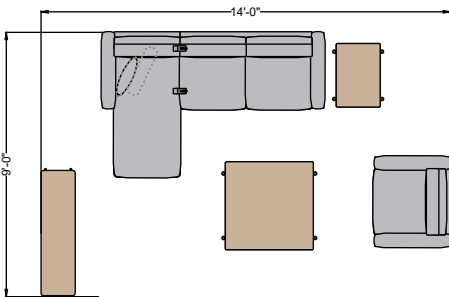

Poet- Cube PTC009

#	Catalogue Part Number	Description	Quantity	Ext. List
1	SIG GP-LINK	Poet Linking Brackets	1	\$58.00
2	SIG PLCF21	Poet Cube Single Seat - 32d x 37 1/2w x 32h	1	\$3,148.00
3	SIG PLCM12-L	Poet Cube Modular Two Seat with Arm, Left - 32d x 58 1/2w x 32h	1	\$4,080.00
4	SIG PLCM16-R	Poet Cube Modular Chaise, Right - 59d x 31 1/2w x 32h	1	\$3,499.00
5	SIG PLTT14-3638W	Poet Coffee Table - Wood Legs - 36d x 38 7/8w x 14h	1	\$1,469.00
6	SIG PLTT20-2026W	Poet Rectangle Side Table - Wood Legs - 26d x 20 7/8w x 20h	1	\$1,319.00
7	SIG PLTT27-1454M	Poet Console Table - Metal Legs - 14d x 52 7/8w x 27h	1	\$2,283.00
8	SIG PW1221P	12d x 21w x 5h Pillow	1	\$226.00
9	SIG PW1818P	18d x 18w x 5h Pillow	1	\$249.00
Total (List)				\$16,331.00