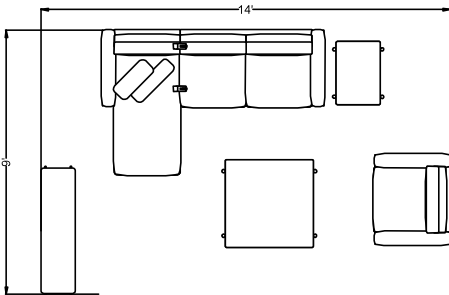

Poet- Cube PTC009

#	Catalogue	Part Number	Description	Quantity	Ext. List
1	SIG	GP-LINK	Poet Linking Brackets	1	\$50.00
2	SIG	PLCF21	Poet Cube Single Seat - 32d x 37 1/2w x 32h	1	\$2,798.00
3	SIG	PLCM12-L	Poet Cube Modular Two Seat with Arm, Left - 32d x 58 1/2w x 32h	1	\$3,626.00
4	SIG	PLCM16-R	Poet Cube Modular Chaise, Right - 59d x 31 1/2w x 32h	1	\$3,110.00
5	SIG	PLTT14-3638W	Poet Coffee Table - Wood Legs - 36d x 38 7/8w x 14h	1	\$1,305.00
6	SIG	PLTT20-2026W	Poet Rectangle Side Table - Wood Legs - 26d x 20 7/8w x 20h	1	\$1,171.00
7	SIG	PLTT27-1454M	Poet Console Table - Metal Legs - 14d x 52 7/8w x 27h	1	\$2,028.00
8	ACC	PW1221P	12d x 21w x 5h Pillow	1	\$203.00
9	ACC	PW1818P	18d x 18w x 5h Pillow	1	\$224.00
				Total	\$14,515.00