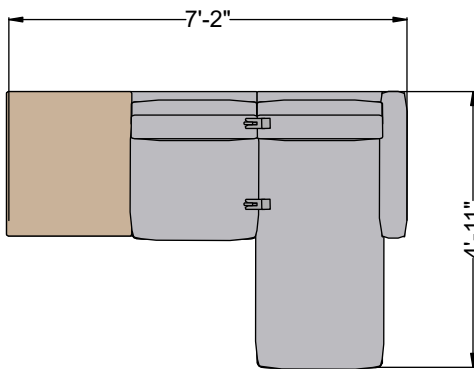

Poet- Cube PTC010

#	Catalogue	Part Number	Description	Quantity	Ext. List
1	SIG	GP-LINK	Poet Linking Brackets	1	\$58.00
2	SIG	PLCM16-L	Poet Cube Modular Chaise, Left - 59d x 31 1/2w x 32h	1	\$3,499.00
3	SIG	PLCMP01T-L	Poet Cube Modular Single Seat with Table - Armless, Right - 32d x 54 3/4w x 32h	1	\$2,628.00
Total (List)					\$6,185.00