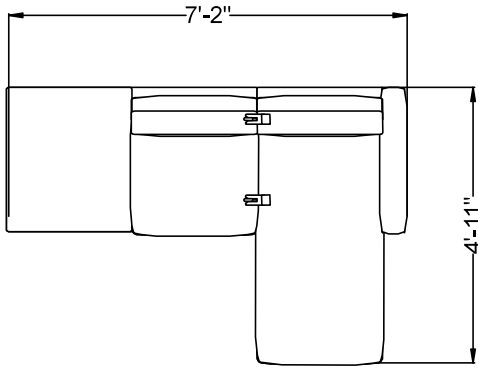

Poet- Cube PTC010

#	Catalogue Part Number	Description	Quantity	Ext. List
1	SIG GP-LINK	Poet Linking Brackets	1	\$50.00
2	SIG PLCM16-L	Poet Cube Modular Chaise, Left - 59d x 31 1/2w x 32h	1	\$3,110.00
3	SIG PLCMP01T-L	Poet Cube Modular Single Seat with Table - Armless, Right - 32d x 54 3/4w x 32h	1	\$2,335.00
			Total	\$5,495.00