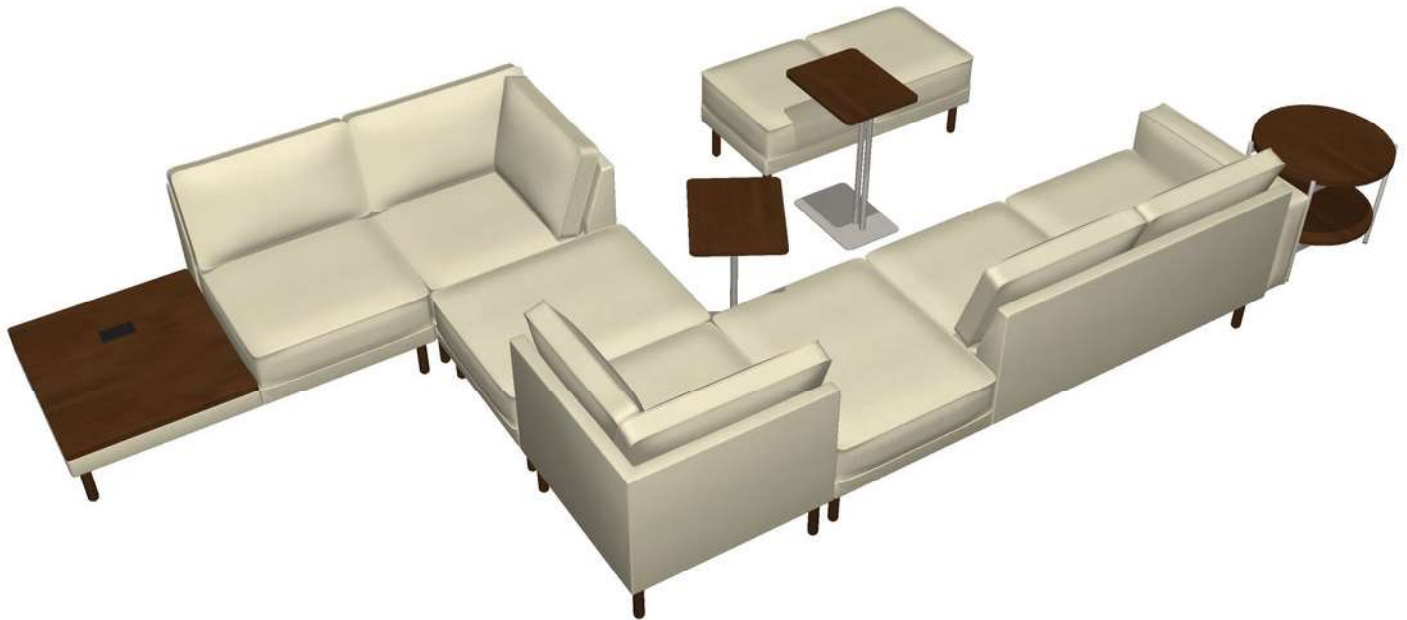

Poet- Cube PTC011

#	Catalogue Part Number	Description	Quantity	Ext. List
1	SIG GP-LINK	Poet Linking Brackets	4	\$200.00
2	SIG PLCFB02	Poet Cube Two Seat Bench - 21 1/2d x 43 3/4w x 17 1/2h	1	\$1,956.00
3	SIG PLCMB01	Poet Cube Modular Single Seat Bench - 33d x 27w x 17 1/2h	1	\$1,408.00
4	SIG PLCMC01-L	Poet Cube Modular Corner, Left - 31 1/2d x 31 1/2w x 32h	2	\$5,108.00
5	SIG PLCMP01T-L	Poet Cube Modular Single Seat with Table - Armless, Right - 32d x 54 3/4w x 32h	1	\$2,798.00
6	SIG PLCMP13B-R	Poet Cube Modular Two Seat Peninsula with Arm, Right - 33d x 85 1/2w x 32h	1	\$4,563.00
7	SIG PLRD20-22M	Poet Round Side Table - Metal Legs - 22d x 22w x 20h	1	\$1,556.00
8	SIG PLT26	Poet Freestanding Pull Up Table - 14d x 18w x 26 1/4h	2	\$1,286.00
			Total	\$18,875.00