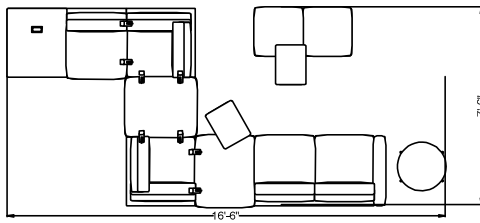

Poet- Cube PTC011

#	Catalogue Part Number	Description	Quantity	Ext. List
1	SIG GP-LINK	Poet Linking Brackets	4	\$200.00
2	SIG PLCFB02	Poet Cube Two Seat Bench - 21 1/2d x 43 3/4w x 17 1/2h	1	\$1,956.00
3	SIG PLCMB01	Poet Cube Modular Single Seat Bench - 33d x 27w x 17 1/2h	1	\$1,408.00
4	SIG PLCMC01-L	Poet Cube Modular Corner, Left - 31 1/2d x 31 1/2w x 32h	2	\$5,108.00
5	SIG PLCMP01T-L	Poet Cube Modular Single Seat with Table - Armless, Right - 32d x 54 3/4w x 32h	1	\$2,798.00
6	SIG PLCMP13B-R	Poet Cube Modular Two Seat Peninsula with Arm, Right - 33d x 85 1/2w x 32h	1	\$4,563.00
7	SIG PLRD20-22M	Poet Round Side Table - Metal Legs - 22d x 22w x 20h	1	\$1,556.00
8	SIG PLT26	Poet Freestanding Pull Up Table - 14d x 18w x 26 1/4h	2	\$1,286.00
			Total	\$18,875.00