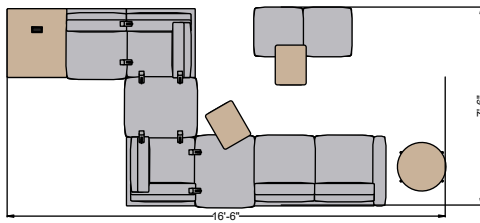

# Poet- Cube PTC011

#	CataloguePart Number	Description	Quantity	Ext. List
1	SIG GP-LINK	Poet Linking Brackets	4	\$232.00
2	SIG PLCFB02	Poet Cube Two Seat Bench - 21 1/2d x 43 3/4w x 17 1/2h	1	\$2,202.00
3	SIG PLCMB01	Poet Cube Modular Single Seat Bench - 33d x 27w x 17 1/2h	1	\$1,586.00
4	SIG PLCMC01-L	Poet Cube Modular Corner, Left - 31 1/2d x 31 1/2w x 32h	2	\$5,748.00
5	SIG PLCMP01T-L	Poet Cube Modular Single Seat with Table - Armless, Right - 32d x 54 3/4w x 32h	1	\$3,101.00
6	SIG PLCMP13B-R	Poet Cube Modular Two Seat Peninsula with Arm, Right - 33d x 85 1/2w x 32h	1	\$5,134.00
7	SIG PLRD20-22M	Poet Round Side Table - Metal Legs - 22d x 22w x 20h	1	\$1,751.00
8	SIG PLT26	Poet Freestanding Pull Up Table - 14d x 18w x 26 1/4h	2	\$1,452.00
			<b>Total (List)</b>	<b>\$21,206.00</b>