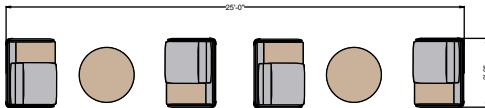

# Poet- Cube PTC013

#	Catalogue Part Number	Description	Quantity	Ext. List
1	SIG AWW0036-16RDML	Arwyn Round Coffee Table - Metal Legs - 36d x 36w x 16h	2	\$3,946.00
2	SIG PLCFS31-TL	Poet Cube Single Seat with Privacy Surround - Table, Left - 33d x 51 1/2w x 54h	4	\$24,168.00
			<b>Total (List)</b>	<b>\$28,114.00</b>