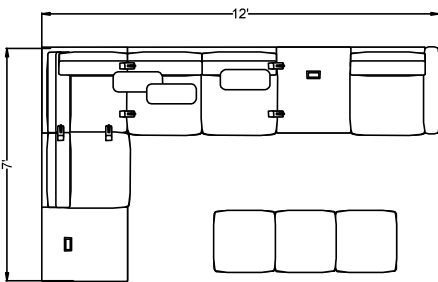

Poet- Cube PTC014

#	Catalogue	Part Number	Description	Quantity	Ext. List
1	SIG	GP-LINK	Poet Linking Brackets	3	\$150.00
2	SIG	PLCFB03	Poet Cube Three Seat Bench - 21 1/2d x 65 1/2w x 17 1/2h	1	\$2,642.00
3	SIG	PLCM02	Poet Cube Modular Two Seat - Armless - 32d x 54 3/4w x 32h	1	\$3,188.00
4	SIG	PLCMC01-L	Poet Cube Modular Corner, Left - 31 1/2d x 31 1/2w x 32h	1	\$2,554.00
5	SIG	PLCMP01T-L	Poet Cube Modular Single Seat with Table - Armless, Right - 32d x 54 3/4w x 32h	1	\$2,798.00
6	SIG	PLCMP11T-L	Poet Cube Modular Single Seat with Arm - Table, Left - 32d x 58 1/2w x 32h	1	\$3,248.00
7	ACC	PW1818P	18d x 18w x 5h Pillow	2	\$448.00
8	ACC	PW1818PW	18d x 18w x 5h Pillow with Welt	1	\$280.00
				Total	\$15,308.00