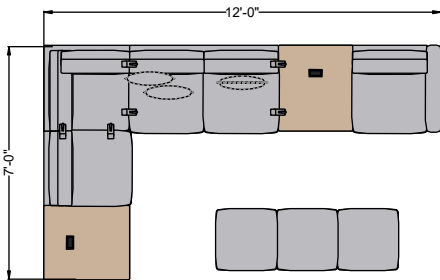

# Poet- Cube PTC014

#	CataloguePart Number	Description	Quantity	Ext. List
1	SIG GP-LINK	Poet Linking Brackets	3	\$174.00
2	SIG PLCFB03	Poet Cube Three Seat Bench - 21 1/2d x 65 1/2w x 17 1/2h	1	\$2,973.00
3	SIG PLCM02	Poet Cube Modular Two Seat - Armless - 32d x 54 3/4w x 32h	1	\$3,587.00
4	SIG PLCMC01-L	Poet Cube Modular Corner, Left - 31 1/2d x 31 1/2w x 32h	1	\$2,874.00
5	SIG PLCMP01T-L	Poet Cube Modular Single Seat with Table - Armless, Right - 32d x 54 3/4w x 32h	1	\$3,101.00
6	SIG PLCMP11T-L	Poet Cube Modular Single Seat with Arm - Table, Left - 32d x 58 1/2w x 32h	1	\$3,607.00
7	SIG PW1818P	18d x 18w x 5h Pillow	2	\$498.00
8	SIG PW1818PW	18d x 18w x 5h Pillow with Welt	1	\$311.00
<b>Total (List)</b>				<b>\$17,125.00</b>