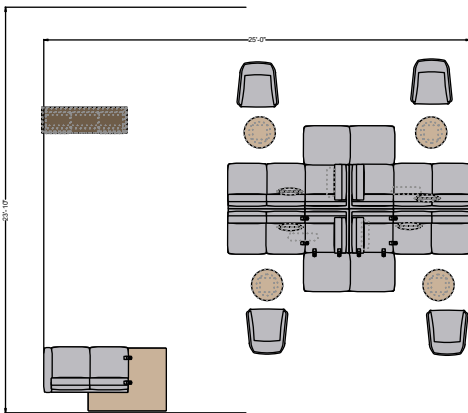

Poet- Cube PTC015

#	Catalogue Part Number	Description	Quantity	Ext. List
1	SIG AW6001B	Arwyn Mid Back Crossover Lounge with 4 Star Base - 30 1/2d x 28w x 33h	4	\$7,900.00
2	TAS BU1860-34SCD	Bourne 18d x 60w x 34h Mid Storage	1	\$4,153.00
3	SIG GP-LINK	Poet Linking Brackets	5	\$290.00
4	MOT MTVP22ROUN	Moto 22d x 22w x 26h Round Top Conical Base Pull-Up Table	4	\$6,960.00
5	SIG PLCM02	Poet Cube Modular Two Seat - Armless - 32d x 54 3/4w x 32h	4	\$14,348.00
6	SIG PLCM12-L	Poet Cube Modular Two Seat with Arm, Left - 32d x 58 1/2w x 32h	1	\$4,080.00
7	SIG PLCMB01	Poet Cube Modular Single Seat Bench - 33d x 27w x 17 1/2h	4	\$6,344.00
8	SIG PLCMC01-L	Poet Cube Modular Corner, Left - 31 1/2d x 31 1/2w x 32h	2	\$5,748.00
9	SIG PLCMC01-R	Poet Cube Modular Corner, Right - 31 1/2d x 31 1/2w x 32h	2	\$5,748.00
10	SIG PLMWT-R	Poet Modular Table Wrap, Right - 44 3/4d x 55 3/4w x 11 1/2h	1	\$2,145.00
11	SIG PW1221P	12d x 21w x 5h Pillow	4	\$904.00
12	SIG PW1818PW	18d x 18w x 5h Pillow with Welt	4	\$1,244.00
			Total (List)	\$59,864.00