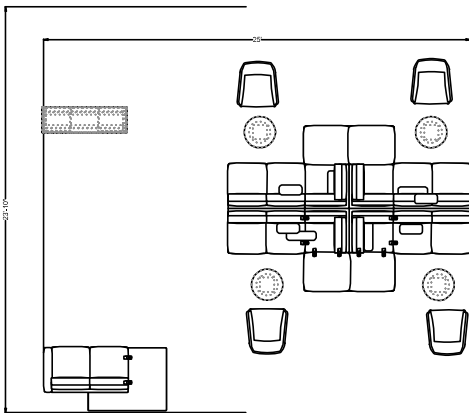

Poet- Cube PTC015

#	CataloguePart Number	Description	Quantity	Ext. List
1	SIG AW6001B	Arwyn Mid Back Crossover Lounge with 4 Star Base - 30 1/2d x 28w x 33h	4	\$7,088.00
2	BON BU1860-34SCD	Bourne 18d x 60w x 34h Mid Storage	1	\$3,763.00
3	SIG GP-LINK	Poet Linking Brackets	5	\$250.00
4	MOT MTVP22ROUN	Moto 22d x 22w x 26h Round Top Conical Base Pull-Up Table	4	\$6,068.00
5	SIG PLCM02	Poet Cube Modular Two Seat - Armless - 32d x 54 3/4w x 32h	4	\$12,752.00
6	SIG PLCM12-L	Poet Cube Modular Two Seat with Arm, Left - 32d x 58 1/2w x 32h	1	\$3,626.00
7	SIG PLCMB01	Poet Cube Modular Single Seat Bench - 33d x 27w x 17 1/2h	4	\$5,632.00
8	SIG PLCMC01-L	Poet Cube Modular Corner, Left - 31 1/2d x 31 1/2w x 32h	2	\$5,108.00
9	SIG PLCMC01-R	Poet Cube Modular Corner, Right - 31 1/2d x 31 1/2w x 32h	2	\$5,108.00
10	SIG PLMWT-R	Poet Modular Table Wrap, Left - 44 3/4d x 55 3/4w x 11 1/2h	1	\$1,905.00
11	ACC PW1221P	12d x 21w x 5h Pillow	4	\$812.00
12	ACC PW1616PW	16d x 16w x 16h Pillow with Welt	4	\$1,032.00
			Total	\$53,144.00