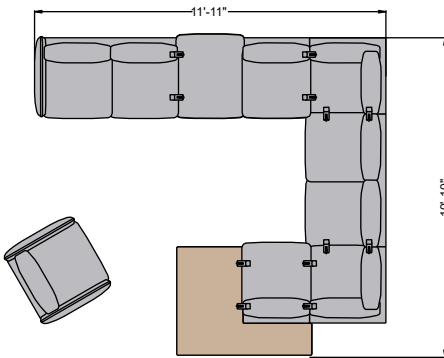

Poet- Peb PTP001

#	Catalogue	Part Number	Description	Quantity	Ext. List
1	SIG	GP-LINK	Poet Linking Brackets	6	\$348.00
2	SIG	PLMWT-L	Poet Modular Table Wrap, Left- 44 3/4d x 55 3/4w x 11 1/2h	1	\$2,145.00
3	SIG	PLPF21	Poet Peb Single Seat - 33d x 35w x 32h	1	\$3,243.00
4	SIG	PLPM01	Poet Peb Modular Single Seat - Armless - 33d x 27w x 32h	1	\$2,378.00
5	SIG	PLPM02	Poet Peb Modular Two Seat - Armless - 33d x 54 3/4w x 32h	1	\$3,694.00
6	SIG	PLPM12-R	Poet Peb Modular Two Seat with Arm, Right - 33d x 58w x 32h	1	\$4,202.00
7	SIG	PLPMC01-L	Poet Peb Modular Corner, Left - 31 1/2d x 31 1/2w x 32h	1	\$2,961.00
8	SIG	PLPMC01-R	Poet Peb Modular Corner, Right - 31 1/2d x 31 1/2w x 32h	1	\$2,961.00
9	SIG	PLPMP02B-L	Poet Peb Modular Two Seat Peninsula - Armless, Right - 34d x 54 3/4w x 32h	1	\$3,293.00
				Total (List)	\$25,225.00