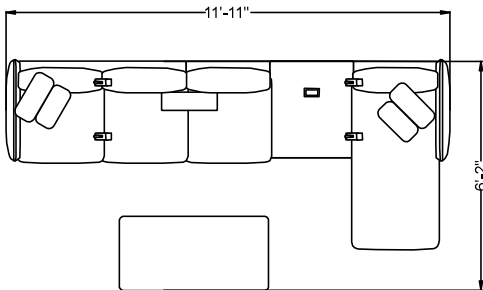

# Poet- Peb PTP002

| #            | Catalogue Part Number | Description   | Quantity | Ext. List          |
|--------------|-----------------------|---|----------|--------------------|
| 1            | SIG AWW2448-16TTML    | Arwyn Rectangular Coffee Table - Metal Legs - 24d x 48w x 16h                 | 1        | \$1,895.00         |
| 2            | SIG GP-LINK           | Poet Linking Brackets   | 2        | \$100.00           |
| 3            | SIG PLPM12-R          | Poet Peb Modular Two Seat with Arm, Right - 33d x 58w x 32h                   | 1        | \$3,735.00         |
| 4            | SIG PLPM16-L          | Poet Peb Modular Chaise, Left - 60d x 31w x 32h                               | 1        | \$3,204.00         |
| 5            | SIG PLPMP01T-R        | Poet Peb Modular Single Seat with Table - Armless, Left - 33d x 54 3/4w x 32h | 1        | \$2,868.00         |
| 6            | ACC PW0618B           | 6d x 18w x 6h Bolster   | 1        | \$221.00           |
| 7            | ACC PW1414P           | 14d x 14w x 5h Pillow   | 2        | \$332.00           |
| 8            | ACC PW1616P           | 16d x 16w x 5h Pillow   | 2        | \$404.00           |
| <b>Total</b> |                       |   |          | <b>\$12,759.00</b> |