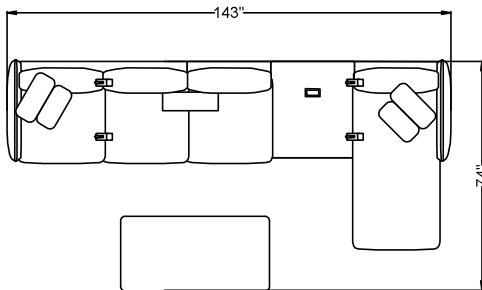

# Poet- Peb PTP002

#	Catalogue Part Number	Description	Quantity	Ext. List
1	SIG AWW2448-16TTML	Arwyn Rectangular Coffee Table - Metal Legs - 24d x 48w x 16h	1	\$1,971.00
2	SIG GP-LINK	Poet Linking Brackets	2	\$106.00
3	SIG PLPM12-R	Poet Peb Modular Two Seat with Arm, Right - 33d x 58w x 32h	1	\$3,922.00
4	SIG PLPM16-L	Poet Peb Modular Chaise, Left - 60d x 31w x 32h	1	\$3,365.00
5	SIG PLPMP01T-R	Poet Peb Modular Single Seat with Table - Armless, Left - 33d x 54 3/4w x 32h	1	\$2,967.00
6	ACC PW0618B	6d x 18w x 6h Bolster	1	\$228.00
7	ACC PW1414P	14d x 14w x 5h Pillow	2	\$342.00
8	ACC PW1616P	16d x 16w x 5h Pillow	2	\$418.00
<b>Total</b>				<b>\$13,319.00</b>