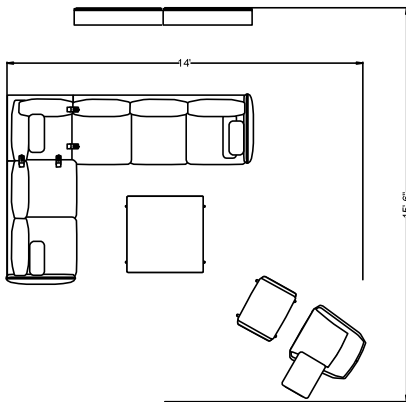

Poet- Peb PTP005

#	Catalogue Part Number	Description	Quantity	Ext. List
1	SIG AW6004WL	Anwyn Ottoman Crossover Lounge - Wood Leg - 19d x 26 1/2w x 17 1/4h	1	\$1,213.00
2	SIG AW6005WL	Anwyn High Back Crossover Lounge - Wood Leg - 30 1/2d x 28w x 41h	1	\$1,816.00
3	SIG GP-LINK	Poet Linking Brackets	2	\$100.00
4	SIG PLPM12-R	Poet Peb Modular Two Seat with Arm, Right - 33d x 58w x 32h	1	\$3,735.00
5	SIG PLPM13-L	Poet Peb Modular Three Seat with Arm, Left - 33d x 85w x 32h	1	\$5,085.00
6	SIG PLPMC01-L	Poet Peb Modular Corner, Left - 31 1/2d x 31 1/2w x 32h	1	\$2,631.00
7	SIG PLT26	Poet Freestanding Pull Up Table - 14d x 18w x 26 1/4h	1	\$643.00
8	SIG PLTT14-3638M	Poet Coffee Table - Metal Legs - 36d x 37 1/2w x 14h	1	\$1,774.00
9	ACC PW1221P	12d x 21w x 5h Pillow	1	\$203.00
10	ACC PW1616P	16d x 16w x 5h Pillow	2	\$404.00
11	ACC PW1818P	18d x 18w x 5h Pillow	1	\$224.00
12	VSN VST4254WP	Vision 54 1/2" H Wall Panel - 7 15/16d x 42w x 54 1/2h	2	\$1,196.00
			Total	\$19,024.00