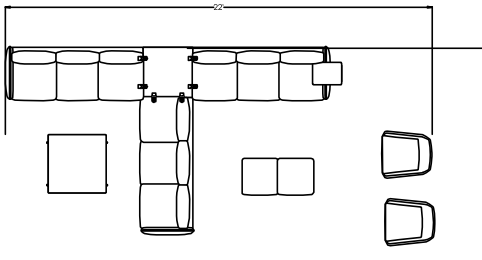

# Poet- Peb PTP006

#	Catalogue	Part Number	Description	Quantity	Ext. List
1	SIG	AW6001WL	Arwyn Mid Back Crossover Lounge - Wood Leg - 30 1/2d x 28w x 33h	2	\$3,568.00
2	SIG	GP-LINK	Poet Linking Brackets	3	\$150.00
3	SIG	PLMCT	Poet Modular Corner Table, Straight Grain - 30 3/4d x 30 3/4w x 11 1/2h	1	\$1,073.00
4	SIG	PLPFB02	Poet Peb Two Seat Bench - 23 1/4d x 43 3/4w x 17 1/2h	1	\$2,015.00
5	SIG	PLPM13-L	Poet Peb Modular Three Seat with Arm, Left - 33d x 85w x 32h	2	\$10,170.00
6	SIG	PLPM13-R	Poet Peb Modular Three Seat with Arm, Right - 33d x 85w x 32h	1	\$5,085.00
7	SIG	PLT26	Poet Freestanding Pull Up Table - 14d x 18w x 26 1/4h	1	\$643.00
8	SIG	PLTT14-3638M	Poet Coffee Table - Metal Legs - 36d x 37 1/2w x 14h	1	\$1,774.00
				<b>Total</b>	<b>\$24,478.00</b>