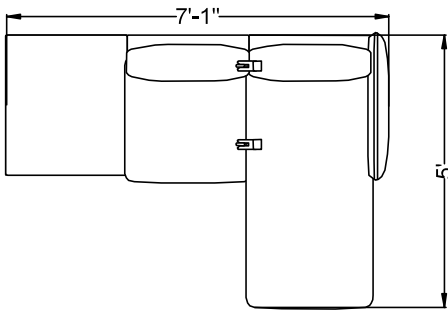

Poet- Peb PTP010

#	Catalogue Part Number	Description	Quantity	Ext. List
1	SIG GP-LINK	Poet Linking Brackets	1	\$50.00
2	SIG PLPM16-L	Poet Peb Modular Chaise, Left - 60d x 31w x 32h	1	\$3,204.00
3	SIG PLPMP01T-L	Poet Peb Modular Single Seat with Table - Armless, Right - 33d x 54 3/4w x 32h	1	\$2,405.00
			Total	\$5,659.00