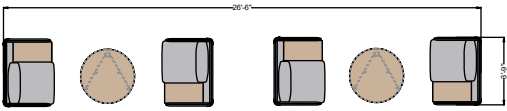

Poet- Peb PTP013

#	CataloguePart Number	Description	Quantity	Ext. List
1	SIG	PLPFS31-TL Poet Peb Single Seat with Privacy Surround - Table Left - 34d x 51 1/2w x 54h	4	\$24,896.00
2	SIG	TNT36-16RD Trail Round CoffeeTable- 36d x 36w x 15 1/2h	2	\$3,576.00
Total (List)				\$28,472.00