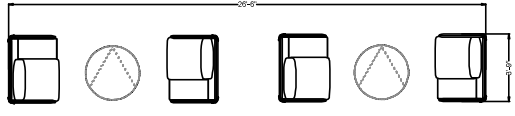

Poet- Peb PTP013

#	CataloguePart Number	Description	Quantity	Ext. List
1	SIG	PLPFS31-TL Poet Peb Single Seat with Privacy Surround - Table Left - 34d x 51 1/2w x 54h	4	\$22,128.00
2	SIG	TNT36-16RD Trail Round CoffeeTable- 36d x 36w x 15 1/2h	2	\$3,238.00
Total			4	\$25,366.00