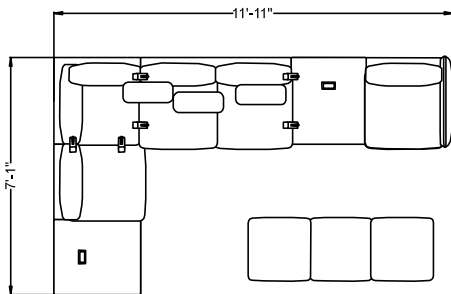

Poet- Peb PTP014

#	Catalogue Part Number	Description	Quantity	Ext. List
1	SIG GP-LINK	Poet Linking Brackets	3	\$150.00
2	SIG PLPFB03	Poet Peb Three Seat Bench - 23 1/4d x 65 1/2w x 17 1/2h	1	\$2,721.00
3	SIG PLPM02	Poet Peb Modular Two Seat - Armless - 33d x 54 3/4w x 32h	1	\$3,283.00
4	SIG PLPMC01-L	Poet Peb Modular Corner, Left - 31 1/2d x 31 1/2w x 32h	1	\$2,631.00
5	SIG PLPMP01T-L	Poet Peb Modular Single Seat with Table - Armless, Right - 33d x 54 3/4w x 32h	1	\$2,868.00
6	SIG PLPMP11T-L	Poet Peb Modular Single Seat with Arm - Table, Left - 34 1/4d x 58w x 32h	1	\$3,331.00
7	ACC PW1818P	18d x 18w x 5h Pillow	2	\$448.00
8	ACC PW1818PW	18d x 18w x 5h Pillow with Welt	1	\$280.00
Total				\$15,712.00