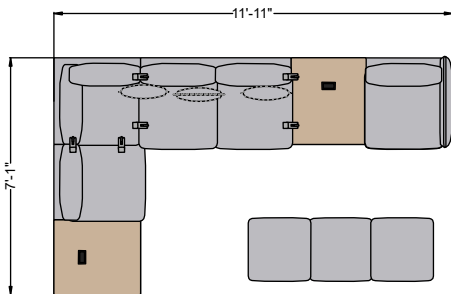

Poet- Peb PTP014

#	Catalogue Part Number	Description	Quantity	Ext. List
1	SIG GP-LINK	Poet Linking Brackets	3	\$174.00
2	SIG PLPFB03	Poet Peb Three Seat Bench - 23 1/4d x 65 1/2w x 17 1/2h	1	\$3,063.00
3	SIG PLPM02	Poet Peb Modular Two Seat - Armless - 33d x 54 3/4w x 32h	1	\$3,694.00
4	SIG PLPMC01-L	Poet Peb Modular Corner, Left - 31 1/2d x 31 1/2w x 32h	1	\$2,961.00
5	SIG PLPMP01T-L	Poet Peb Modular Single Seat with Table - Armless, Right - 33d x 54 3/4w x 32h	1	\$3,180.00
6	SIG PLPMP11T-L	Poet Peb Modular Single Seat with Arm - Table, Left - 34 1/4d x 58w x 32h	1	\$3,700.00
7	SIG PW1818P	18d x 18w x 5h Pillow	2	\$498.00
8	SIG PW1818PW	18d x 18w x 5h Pillow with Welt	1	\$311.00
Total (List)				\$17,581.00