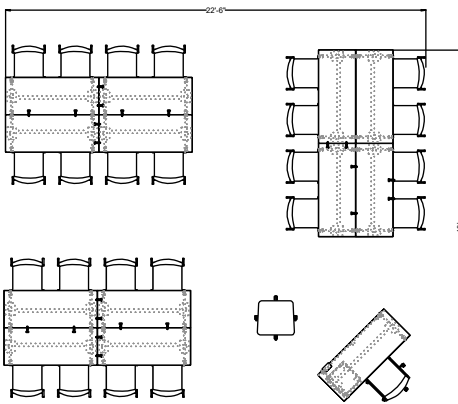

Lok Quickship QLKT010

#	Catalogue Part Number	Description	Quantity	Ext. List
1	ZLK LK-MPF-60T	Lok Fixed TFL Modesty Panel- 60	1	\$196.00
2	ZVS QEC28	Flux 3 1/2d x 5 1/2w Edge Mount Power - Quickship	1	\$414.00
3	ZST QKN3000UUS	Knox Straight Arm Swivel Chair - All Uph. - Quickship	1	\$1,146.00
4	ZST QKN3003PP-3	Knox Armless Stack Chair -Set of 3 (pkgd) - 21 1/4d x 21 1/4w x 32h - Quickship	8	\$10,232.00
5	ZLK QLK-29ISA-2224T	Lok Adjustable Mobile Stand - Quickship	1	\$1,717.00
6	ZLK QLK-TBF-TT29-2460	Lok Fixed T Base For Rectangular Tops- 24d x 60w x 29 - Quickship	13	\$7,917.00
7	ZLK QLK-TT29-2460T	Lok Rectangular Training Top - 24d x 60w - Quickship	1	\$358.00
8	ZLK QLK-TT29-2460T	Lok Rectangular Training Top - 24d x 60w - Quickship	12	\$5,016.00
9	ZLK QLKB03TBL-LINK	LOK Table Link Bracket - Quickship	1	\$60.00
10	ZVS QVST1617-21BFMPC	Vision Mobile Box/File Pedestal with Cushion - 17d x 15 5/8w x 23h - Quickship	1	\$1,178.00
Total				\$28,234.00