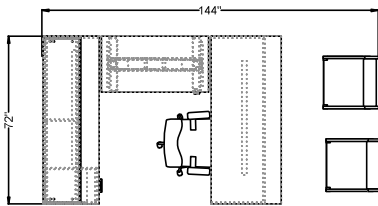

# Private Office Quickship QPO001

#	Catalogue Part Number	Description	Quantity	Ext. List
1	ZVS QGP0249SB	49" Metal Support Rail for Work Surface 2W 49 L 3/4H - Quickship	2	\$176.00
2	ZST QGV1724	Garvey R5 - R5 Back Style Executive Adjustable High Back - 25d x 30w x 43-48.5h - Quickship	1	\$1,448.00
3	ZST QSA1061D	Sosa Guest Chair, Fully Uphol. Back - Quickship	2	\$2,344.00
4	ZVS QVST1624MFF	Vision 24d x 16w x 28h Modular File/File Pedestal - Quickship	1	\$759.00
5	ZVS QVST1672SO	Vision 72w Storage Overhead Cabinet w/Four Doors - Quickship	1	\$1,788.00
6	ZVS QVST23EP	Vision 22 7/8w x 28h Modular End Panel for Shell Desks and Credenzas - Quickship	3	\$597.00
7	ZVS QVST2446AHB-S	Vision Laminate Adj Hgt Bridge/Table - Std Range - 24d x 46w x Adj h - Quickship	1	\$1,288.00
8	ZVS QVST2472MCT	Vision 24 x 72 Modular Credenza Top - Quickship	1	\$469.00
9	ZVS QVST2872MBK	Vision Modular Desk or Credenza Overlay Back Panel - 3/4d x 71 7/8w x 28h - Quickship	2	\$662.00
10	ZVS QVST3072MCT	Vision 30 x 72 Modular Rectangular Desk Top - Quickship	1	\$576.00
			<b>Total</b>	<b>\$10,107.00</b>