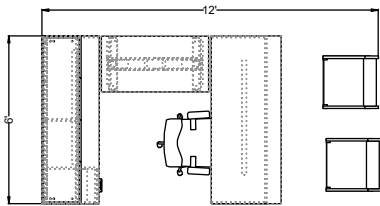

Private Office Quickship QPO001

#	CataloguePart Number	Description	Quantity	Ext. List
1	ZVS QGP0249SB	49" Metal Support Rail for Work Surface 2W 49 L 3/4H - Quickship	2	\$170.00
2	ZST QGV1724	Garvey R5 - R5 Back Style Executive Adjustable High Back - 25d x 30w x 43-48.5h - Quickship	1	\$1,413.00
3	ZST QSA1061D	Sosa Guest Chair, Fully Uphol. Back - Quickship	2	\$2,282.00
4	ZVS QVST1624MFF	Vision 24d x 16w x 28h Modular File/File Pedestal - Quickship	1	\$736.00
5	ZVS QVST1672SO	Vision 72w Storage Overhead Cabinet w/Four Doors - Quickship	1	\$1,735.00
6	ZVS QVST23EP	Vision 22 1/4w x 28h Modular End Panel for Shell Desks and Credenzas - Quickship	3	\$579.00
7	ZVS QVST2446AHB-S	Vision Laminate Adj Hgt Bridge/Table - Std Range - 24d x 46w x Adj h - Quickship	1	\$1,288.00
8	ZVS QVST2472MCT	Vision 24 x 72 Modular Credenza Top - Quickship	1	\$455.00
9	ZVS QVST2872MBK	Vision Modular Desk or Credenza Overlay Back Panel - 3/4d x 71 7/8w x 28h - Quickship	2	\$570.00
10	ZVS QVST3072MCT	Vision 30 x 72 Modular Rectangular Desk Top - Quickship	1	\$559.00
Total				\$9,787.00