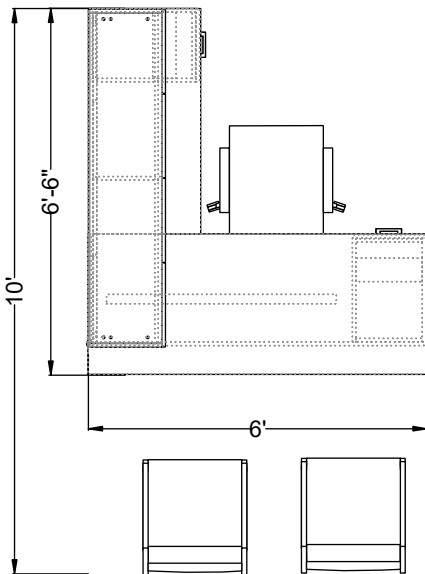

Private Office Quickship QPO002

#	CataloguePart Number	Description	Quantity	Ext. List
1	ZVS QGP0249SB	49" Metal Support Rail for Work Surface 2W 49 L 3/4H - Quickship	1	\$85.00
2	ZST QGT4901D	Gatsby Guest Chair, Fully Uph Back, Uph Seat - Quickship	2	\$2,020.00
3	ZST QNW5110	Newton Std Scale Mgmt Mid Back w/Poly Arms & Base - Quickship	1	\$1,380.00
4	ZVS QVST1624MBBF	Vision 24d x 16w x 28h Modular Box/Box/File Pedestal - Quickship	1	\$753.00
5	ZVS QVST1624MFF	Vision 24d x 16w x 28h Modular File/File Pedestal - Quickship	1	\$736.00
6	ZVS QVST1672WSO	Vision 16d x 72w x 18h Wall Mount Overhead Cabinet w/Four Doors - Quickship	1	\$1,553.00
7	ZVS QVST23EP	Vision 22 1/4w x 28h Modular End Panel for Shell Desks and Credenzas - Quickship	1	\$193.00
8	ZVS QVST2872MBK	Vision Modular Desk or Credenza Overlay Back Panel - 3/4d x 71 7/8w x 28h - Quickship	1	\$285.00
9	ZVS QVST3072MCT	Vision 30 x 72 Modular Rectangular Desk Top - Quickship	1	\$559.00
10	ZVS QVST4824MCT	Vision 24 x 48 Modular Return / Bridge Top - Quickship	1	\$319.00
			Total	\$7,883.00