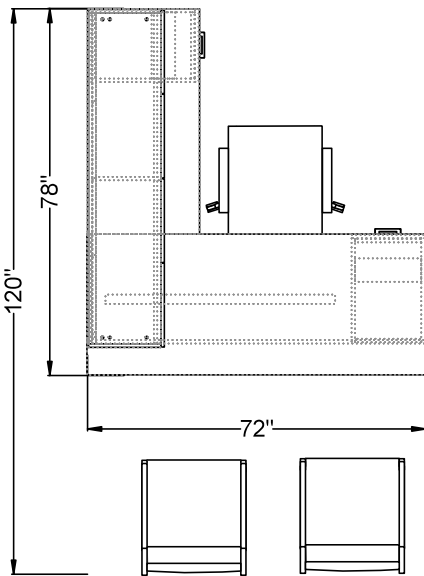

# Private Office Quickship QPO002

#	CataloguePart Number	Description	Quantity	Ext. List	
1	ZVS QGP0249SB	49" Metal Support Rail for Work Surface 2W 49 L 3/4H - Quickship	1	\$88.00	
2	ZST QGT4901D	Gatsby Guest Chair, Fully Uph Back, Uph Seat - Quickship	2	\$2,074.00	
3	ZST QNW5110	Newton Std Scale Mgmt Mid Back w/Poly Arms & Base - Quickship	1	\$1,416.00	
4	ZVS QVST1624MBBF	Vision 24d x 16w x 28h Modular Box/Box/File Pedestal - Quickship	1	\$776.00	
5	ZVS QVST1624MFF	Vision 24d x 16w x 28h Modular File/File Pedestal - Quickship	1	\$759.00	
6	ZVS QVST1672WSO	Vision 16d x 72w x 18h Wall Mount Overhead Cabinet w/Four Doors - Quickship	1	\$1,600.00	
7	ZVS QVST23EP	Vision 22 7/8w x 28h Modular End Panel for Shell Desks and Credenzas - Quickship	1	\$199.00	
8	ZVS QVST2872MBK	Vision Modular Desk or Credenza Overlay Back Panel - 3/4d x 71 7/8w x 28h - Quickship	1	\$331.00	
9	ZVS QVST3072MCT	Vision 30 x 72 Modular Rectangular Desk Top - Quickship	1	\$576.00	
10	ZVS QVST4824MCT	Vision 24 x 48 Modular Return / Bridge Top - Quickship	1	\$329.00	
				<b>Total</b>	<b>\$8,148.00</b>