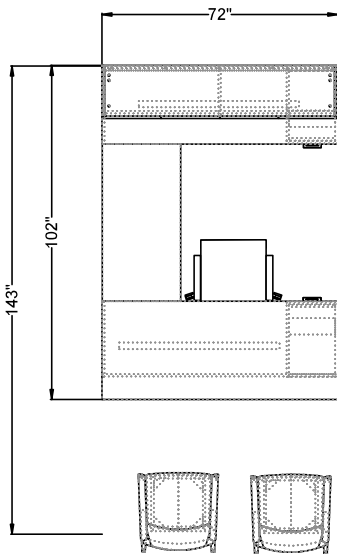

Private Office Quickship QPO003

#	Catalogue	Part Number	Description	Quantity	Ext. List
1	ZST	QBU7511D	Bourne Guest Chair - Single Textile - Quickship	2	\$3,076.00
2	ZVS	QGP0249SB	49" Metal Support Rail for Work Surface 2W 49 L 3/4H - Quickship	2	\$176.00
3	ZST	QNW5121	Newton Std Scale Exec High Back w/Poly Arms & Base - Quickship	1	\$1,697.00
4	ZVS	QVST1624MBBF	Vision 24d x 16w x 28h Modular Box/Box/File Pedestal - Quickship	1	\$776.00
5	ZVS	QVST1624MFF	Vision 24d x 16w x 28h Modular File/File Pedestal - Quickship	1	\$759.00
6	ZVS	QVST1672SO	Vision 72w Storage Overhead Cabinet w/Four Doors - Quickship	1	\$1,788.00
7	ZVS	QVST23EP	Vision 22 7/8w x 28h Modular End Panel for Shell Desks and Credenzas - Quickship	2	\$398.00
8	ZVS	QVST2472MCT	Vision 24 x 72 Modular Credenza Top - Quickship	1	\$469.00
9	ZVS	QVST2872MBK	Vision Modular Desk or Credenza Overlay Back Panel - 3/4d x 71 7/8w x 28h - Quickship	2	\$662.00
10	ZVS	QVST3072MCT	Vision 30 x 72 Modular Rectangular Desk Top - Quickship	1	\$576.00
11	ZVS	QVST4824MCT	Vision 24 x 48 Modular Return / Bridge Top - Quickship	1	\$329.00
				Total	\$10,706.00