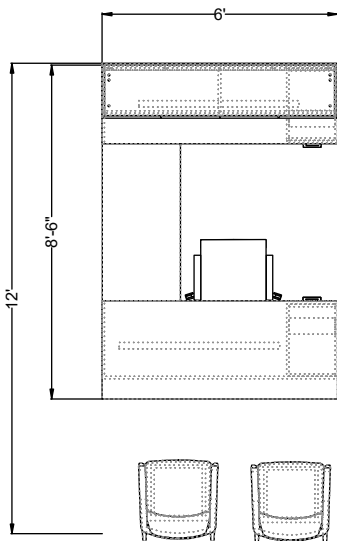

Private Office Quickship QPO003

#	CataloguePart Number	Description	Quantity	Ext. List
1	ZST QBU7511D	Bourne Guest Chair - Single Textile - Quickship	2	\$2,990.00
2	ZVS QGP0249SB	49" Metal Support Rail for Work Surface 2W 49 L 3/4H - Quickship	2	\$170.00
3	ZST QNW5121	Newton Std Scale Exec High Back w/Poly Arms & Base - Quickship	1	\$1,647.00
4	ZVS QVST1624MBBF	Vision 24d x 16w x 28h Modular Box/Box/File Pedestal - Quickship	1	\$753.00
5	ZVS QVST1624MFF	Vision 24d x 16w x 28h Modular File/File Pedestal - Quickship	1	\$736.00
6	ZVS QVST1672SO	Vision 72w Storage Overhead Cabinet w/Four Doors - Quickship	1	\$1,735.00
7	ZVS QVST23EP	Vision 22 1/4w x 28h Modular End Panel for Shell Desks and Credenzas - Quickship	2	\$386.00
8	ZVS QVST2472MCT	Vision 24 x 72 Modular Credenza Top - Quickship	1	\$455.00
9	ZVS QVST2872MBK	Vision Modular Desk or Credenza Overlay Back Panel - 3/4d x 71 7/8w x 28h - Quickship	2	\$570.00
10	ZVS QVST3072MCT	Vision 30 x 72 Modular Rectangular Desk Top - Quickship	1	\$559.00
11	ZVS QVST4824MCT	Vision 24 x 48 Modular Return / Bridge Top - Quickship	1	\$319.00
			Total	\$10,320.00