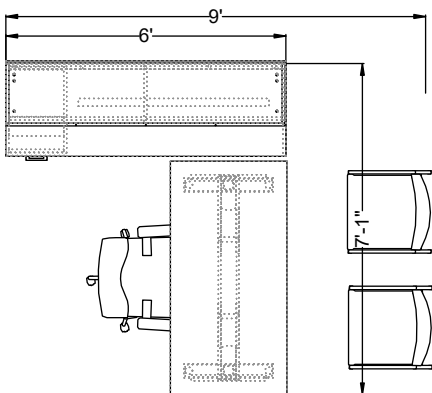

Private Office Quickship QPO004

#	CataloguePart Number	Description	Quantity	Ext. List	
1	ZVS QGP0249SB	49" Metal Support Rail for Work Surface 2W 49 L 3/4H - Quickship	1	\$85.00	
2	ZST QGV1723	Garvey R5 - R5 Back Style Management Adjustable Mid Back- 25d x 30w x 38-43.5h - Quickship	1	\$1,396.00	
3	ZST QKN3001WUS	Knox Straight Arm Chair - Wood Back/Uph. Seat - Quickship	1	\$959.00	
4	ZST QKN3001WUS	Knox Straight Arm Chair - Wood Back/Uph. Seat - Quickship	1	\$959.00	
5	ZVS QVST1624MFF	Vision 24d x 16w x 28h Modular File/File Pedestal - Quickship	1	\$736.00	
6	ZVS QVST1672SO	Vision 72w Storage Overhead Cabinet w/Four Doors - Quickship	1	\$1,735.00	
7	ZVS QVST23EP	Vision 22 1/4w x 28h Modular End Panel for Shell Desks and Credenzas - Quickship	1	\$193.00	
8	ZVS QVST2472MCT	Vision 24 x 72 Modular Credenza Top - Quickship	1	\$455.00	
9	ZVS QVST2872MBK	Vision Modular Desk or Credenza Overlay Back Panel - 3/4d x 71 7/8w x 28h - Quickship	1	\$285.00	
10	ZVS QVST3060AHTD-S	Vision Laminate Adj Hgt Table Desk - Standard Range - 30d x 60w x Adj h - Quickship	1	\$1,346.00	
				Total	\$8,149.00