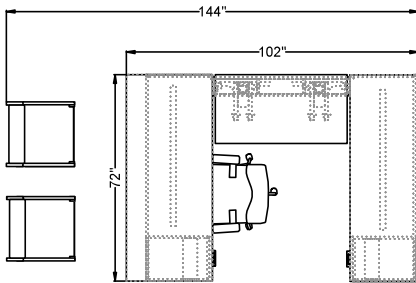

Private Office Quickship QPO005

#	Catalogue Part Number	Description	Quantity	Ext. List
1	ZVS QGP0249SB	49" Metal Support Rail for Work Surface 2W 49 L 3/4H - Quickship	2	\$176.00
2	ZST QGV1724	Garvey R5 - R5 Back Style Executive Adjustable High Back - 25d x 30w x 43-48.5h - Quickship	1	\$1,448.00
3	ZST QSA1061D	Sosa Guest Chair, Fully Uphol. Back - Quickship	2	\$2,344.00
4	ZVS QVST1624MBBF	Vision 24d x 16w x 28h Modular Box/Box/File Pedestal - Quickship	1	\$776.00
5	ZVS QVST1624MFF	Vision 24d x 16w x 28h Modular File/File Pedestal - Quickship	1	\$759.00
6	ZVS QVST23EP	Vision 22 7/8w x 28h Modular End Panel for Shell Desks and Credenzas - Quickship	2	\$398.00
7	ZVS QVST2448AHB	Vision Adjustable Casework - Bridge - 24d x 48w x 29-1/2-49-1/8h - Quickship	1	\$3,167.00
8	ZVS QVST2472MCT	Vision 24 x 72 Modular Credenza Top - Quickship	1	\$469.00
9	ZVS QVST2872MBK	Vision Modular Desk or Credenza Overlay Back Panel - 3/4d x 71 7/8w x 28h - Quickship	2	\$662.00
10	ZVS QVST3072MCT	Vision 30 x 72 Modular Rectangular Desk Top - Quickship	1	\$576.00
			Total	\$10,775.00