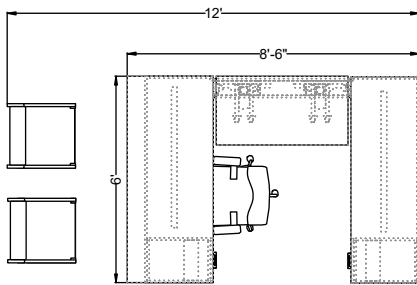

# Private Office Quickship QPO005

#	CataloguePart Number	Description	Quantity	Ext. List
1	ZVS QGP0249SB	49" Metal Support Rail for Work Surface 2W 49 L 3/4H - Quickship	2	\$170.00
2	ZST QGV1724	Garvey R5 - R5 Back Style Executive Adjustable High Back - 25d x 30w x 43-48.5h - Quickship	1	\$1,413.00
3	ZST QSA1061D	Sosa Guest Chair, Fully Uphol. Back - Quickship	2	\$2,282.00
4	ZVS QVST1624MBBF	Vision 24d x 16w x 28h Modular Box/Box/File Pedestal - Quickship	1	\$753.00
5	ZVS QVST1624MFF	Vision 24d x 16w x 28h Modular File/File Pedestal - Quickship	1	\$736.00
6	ZVS QVST23EP	Vision 22 1/4w x 28h Modular End Panel for Shell Desks and Credenzas - Quickship	2	\$386.00
7	ZVS QVST2448AHB	Vision Adjustable Caseload - Bridge - 24d x 48w x 29-1/2-49-1/8h - Quickship	1	\$3,167.00
8	ZVS QVST2472MCT	Vision 24 x 72 Modular Credenza Top - Quickship	1	\$455.00
9	ZVS QVST2872MBK	Vision Modular Desk or Credenza Overlay Back Panel - 3/4d x 71 7/8w x 28h - Quickship	2	\$570.00
10	ZVS QVST3072MCT	Vision 30 x 72 Modular Rectangular Desk Top - Quickship	1	\$559.00
			<b>Total</b>	<b>\$10,491.00</b>