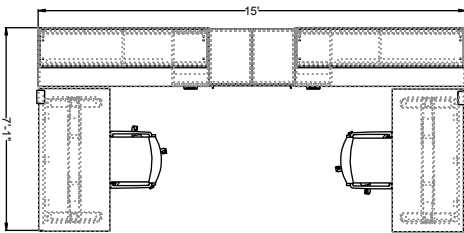

# Private Office Quickship QPO006

#	Catalogue Part Number	Description	Quantity	Ext. List
1	ZVS QEC28	Flux 3 1/2d x 5 1/2w Edge Mount Power - Quickship	2	\$828.00
2	ZVS QGP0249SB	49" Metal Support Rail for Work Surface 2W 49 L 3/4H - Quickship	2	\$170.00
3	ZST QKN3000UUF	Knox Flared Arm Swivel Chair - All Uph. - Quickship	2	\$2,296.00
4	ZVS QVSB7223TK	Vision 70 1/8w x 23h Tackboard - Quickship	2	\$764.00
5	ZVS QVST1624MBBF	Vision 24d x 16w x 28h Modular Box/Box/File Pedestal - Quickship	2	\$1,506.00
6	ZVS QVST1672SO	Vision 72w Storage Overhead Cabinet w/Four Doors - Quickship	2	\$3,470.00
7	ZVS QVST23EP	Vision 22 1/4w x 28h Modular End Panel for Shell Desks and Credenzas - Quickship	2	\$386.00
8	ZVS QVST2418-72WL	Vision 24d x 18w Wardrobe - Left - Quickship	1	\$1,728.00
9	ZVS QVST2418-72WR	Vision 24d x 18w Wardrobe - Right - Quickship	1	\$1,728.00
10	ZVS QVST2472MCT	Vision 24 x 72 Modular Credenza Top - Quickship	2	\$910.00
11	ZVS QVST2872MBK	Vision Modular Desk or Credenza Overlay Back Panel - 3/4d x 71 7/8w x 28h - Quickship	2	\$570.00
12	ZVS QVST3060AHTD-S	Vision Laminate Adj Hgt Table Desk - Standard Range - 30d x 60w x Adj h - Quickship	1	\$1,346.00
13	ZVS QVST3060AHTD-S	Vision Laminate Adj Hgt Table Desk - Standard Range - 30d x 60w x Adj h - Quickship	1	\$1,346.00
14	ZVS QVST5410HMPS	Vision Hanging Modesty - Square Corners - 3/4d x 53 5/8w x 10h - Quickship	2	\$460.00
<b>Total</b>				<b>\$17,508.00</b>