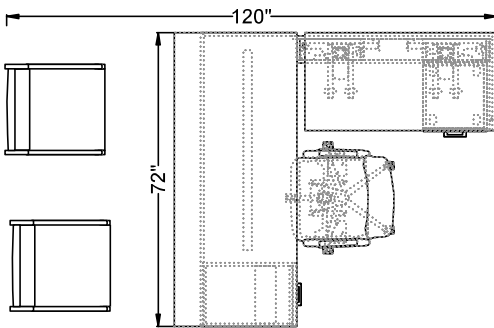

Private Office Quickship QPO006

#	Catalogue	Part Number	Description	Quantity	Ext. List
1	ZST	Q72SMB	Cosgrove Executive Conference Mid Back Faux Leather Swivel - 26d x 27w x 37 1/4 - 40 3/4h	1	\$1,188.00
2	ZVS	QGP0249SB	49" Metal Support Rail for Work Surface 2W 49 L 3/4H - Quickship	1	\$88.00
3	ZST	QGT4901D	Gatsby Guest Chair, Fully Uph Back, Uph Seat - Quickship	2	\$2,048.00
4	ZVS	QVST1617-21BFMPC	Vision Mobile Box/File Pedestal with Cushion - 17d x 15 5/8w x 23h - Quickship	1	\$1,214.00
5	ZVS	QVST1624MBBF	Vision 24d x 16w x 28h Modular Box/Box/File Pedestal - Quickship	1	\$776.00
6	ZVS	QVST23EP	Vision 22 7/8w x 28h Modular End Panel for Shell Desks and Credenzas - Quickship	1	\$199.00
7	ZVS	QVST2448AHRR	Vision Adjustable Casework - Kneespace Return - 24d x 48w x 29-1/2-49-1/8h	1	\$3,306.00
8	ZVS	QVST2872MBK	Vision Modular Desk or Credenza Overlay Back Panel - 3/4d x 71 7/8w x 28h - Quickship	1	\$331.00
9	ZVS	QVST3072MCT	Vision 30 x 72 Modular Rectangular Desk Top - Quickship	1	\$576.00
				Total	\$9,726.00