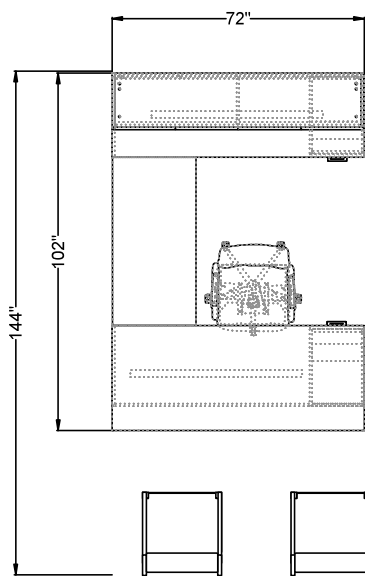

Private Office Quickship QPO007

| # | Catalogue Part Number | Description | Quantity | Ext. List |
|--------------|-----------------------|--|----------|-------------------|
| 1 | ZST Q72SEB | Cosgrove Executive Conference High Back Faux Leather Swivel - 26d x 27w x 41 1/4 - 44 3/4H | 1 | \$1,213.00 |
| 2 | ZVS QGP0249SB | 49" Metal Support Rail for Work Surface 2W 49 L 3/4H - Quickship | 2 | \$176.00 |
| 3 | ZST QSA1061D | Sosa Guest Chair, Fully Uphol. Back - Quickship | 2 | \$2,318.00 |
| 4 | ZVS QVST1624MBBF | Vision 24d x 16w x 28h Modular Box/Box/File Pedestal - Quickship | 1 | \$776.00 |
| 5 | ZVS QVST1624MFF | Vision 24d x 16w x 28h Modular File/File Pedestal - Quickship | 1 | \$759.00 |
| 6 | ZVS QVST1672SO | Vision 72w Storage Overhead Cabinet w/Four Doors - Quickship | 1 | \$1,788.00 |
| 7 | ZVS QVST23EP | Vision 22 7/8w x 28h Modular End Panel for Shell Desks and Credenzas - Quickship | 2 | \$398.00 |
| 8 | ZVS QVST2472MCT | Vision 24 x 72 Modular Credenza Top - Quickship | 1 | \$469.00 |
| 9 | ZVS QVST2872MBK | Vision Modular Desk or Credenza Overlay Back Panel - 3/4d x 71 7/8w x 28h - Quickship | 2 | \$662.00 |
| 10 | ZVS QVST3072MCT | Vision 30 x 72 Modular Rectangular Desk Top - Quickship | 1 | \$576.00 |
| 11 | ZVS QVST4824MCT | Vision 24 x 48 Modular Return / Bridge Top - Quickship | 1 | \$329.00 |
| Total | | | | \$9,464.00 |