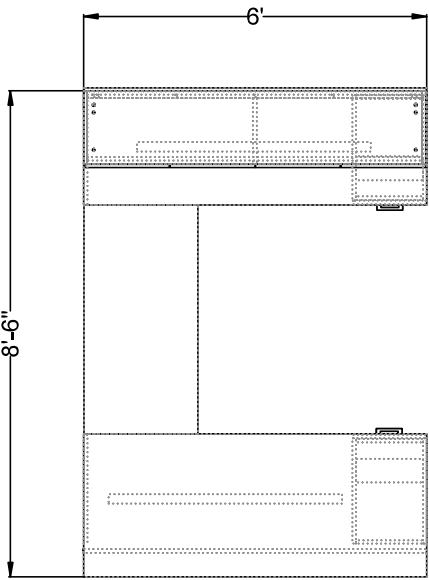

# Vision Quickship QVST201

#	Catalogue Part Number	Description	Quantity	Ext. List
1	ZVS QGP0249SB	49" Metal Support Rail for Work Surface 2W 49 L 3/4H - Quickship	2	\$170.00
2	ZVS QVST1624MBBF	Vision 24d x 16w x 28h Modular Box/Box/File Pedestal - Quickship	1	\$753.00
3	ZVS QVST1624MFF	Vision 24d x 16w x 28h Modular File/File Pedestal - Quickship	1	\$736.00
4	ZVS QVST1672SO	Vision 72w Storage Overhead Cabinet w/Four Doors - Quickship	1	\$1,735.00
5	ZVS QVST23EP	Vision 22 1/4w x 28h Modular End Panel for Shell Desks and Credenzas - Quickship	2	\$386.00
6	ZVS QVST2472MCT	Vision 24 x 72 Modular Credenza Top - Quickship	1	\$455.00
7	ZVS QVST2872MBK	Vision Modular Desk or Credenza Overlay Back Panel - 3/4d x 74 7/8w x 28h - Quickship	2	\$570.00
8	ZVS QVST3072MCT	Vision 30 x 72 Modular Rectangular Desk Top - Quickship	1	\$559.00
9	ZVS QVST4824MCT	Vision 24 x 48 Modular Return / Bridge Top - Quickship	1	\$319.00
			<b>Total</b>	<b>\$5,683.00</b>