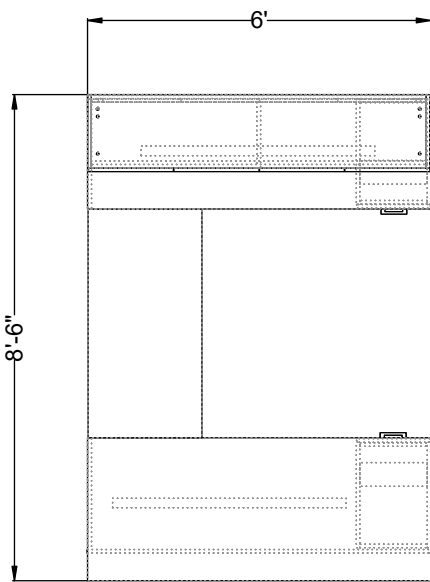

Vision Quickship QVST201

#	Catalogue Part Number	Description	Quantity	Ext. List
1	ZVS QGP0249SB	49" Metal Support Rail for Work Surface 2W 49 L 3/4H - Quickship	2	\$138.00
2	ZVS QVST1624MBBF	Vision 24d x 16w x 28h Modular Box/Box/File Pedestal - Quickship	1	\$734.00
3	ZVS QVST1624MFF	Vision 24d x 16w x 28h Modular File/File Pedestal - Quickship	1	\$718.00
4	ZVS QVST1672SO	Vision 72w Storage Overhead Cabinet w/Four Doors - Quickship	1	\$1,692.00
5	ZVS QVST23EP	Vision 22 1/4w x 28h Modular End Panel for Shell Desks and Credenzas - Quickship	2	\$376.00
6	ZVS QVST2472MCT	Vision 24 x 72 Modular Credenza Top - Quickship	1	\$443.00
7	ZVS QVST2872MBK	Vision Modular Desk or Credenza Overlay Back Panel - 3/4d x 74 7/8w x 28h - Quickship	2	\$556.00
8	ZVS QVST3072MCT	Vision 30 x 72 Modular Rectangular Desk Top - Quickship	1	\$545.00
9	ZVS QVST4824MCT	Vision 24 x 48 Modular Return / Bridge Top - Quickship	1	\$311.00
			Total	\$5,513.00