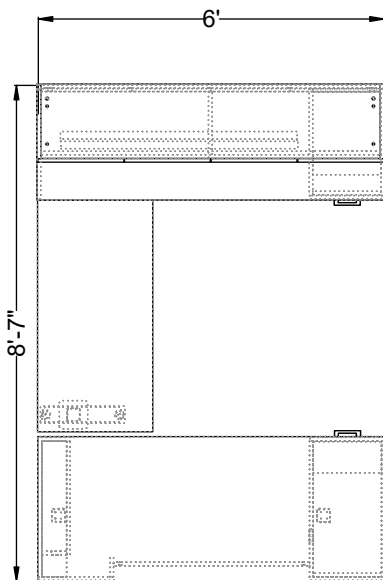

Vision Quickship QVST203

#	Catalogue Part Number	Description	Quantity	Ext. List
1	ZVS QGP0249SB	49" Metal Support Rail for Work Surface - 2W 49 L 3/4H - Quickship	2	\$138.00
2	ZVS QVSB0418FTB	Vision Fixed Height T Base - 18d x 3 1/2w x 28d - Quickship	1	\$371.00
3	ZVS QVST1624MFF	Vision 24d x 16w x 28h Modular File/File Pedestal - Quickship	1	\$718.00
4	ZVS QVST1672SO	Vision 72w Storage Overhead Cabinet w/Four Doors - Quickship	1	\$1,692.00
5	ZVS QVST23EP	Vision 22 1/4w x 28h Modular End Panel for Shell Desks and Credenzas - Quickship	1	\$188.00
6	ZVS QVST2472MCT	Vision 24 x 72 Modular Credenza Top - Quickship	1	\$443.00
7	ZVS QVST2872MBK	Vision Modular Desk or Credenza Overlay Back Panel - 3/4d x 74 7/8w x 28h - Quickship	1	\$278.00
8	ZVS QVST3072AHL	Vision Adjustable Casework - Single Pedestal Desk - Break Front - 30d x 72w x 29-1/2-49-1/8h - Quickship	1	\$4,728.00
9	ZVS QVST4824MCT	Vision 24 x 48 Modular Return / Bridge Top - Quickship	1	\$311.00
			Total	\$8,867.00