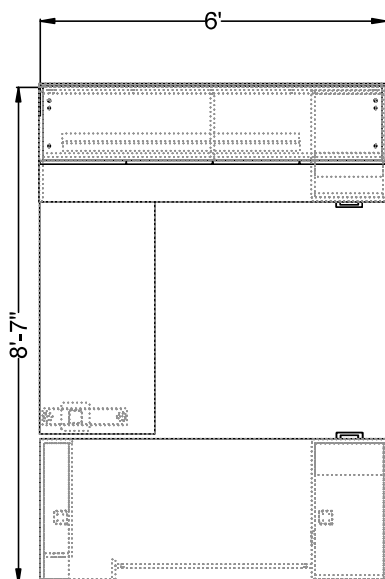

# Vision Quickship QVST203

#	Catalogue Part Number	Description	Quantity	Ext. List
1	ZVS QGP0249SB	49" Metal Support Rail for Work Surface - 2W 49 L 3/4H - Quickship	2	\$170.00
2	ZVS QVSB0418FTB	Vision Fixed Height T Base - 18d x 3 1/2w x 28d - Quickship	1	\$381.00
3	ZVS QVST1624MFF	Vision 24d x 16w x 28h Modular File/File Pedestal - Quickship	1	\$736.00
4	ZVS QVST1672SO	Vision 72w Storage Overhead Cabinet w/Four Doors - Quickship	1	\$1,735.00
5	ZVS QVST23EP	Vision 22 1/4w x 28h Modular End Panel for Shell Desks and Credenzas - Quickship	1	\$193.00
6	ZVS QVST2472MCT	Vision 24 x 72 Modular Credenza Top - Quickship	1	\$455.00
7	ZVS QVST2872MBK	Vision Modular Desk or Credenza Overlay Back Panel - 3/4d x 74 7/8w x 28h - Quickship	1	\$285.00
8	ZVS QVST3072AHL	Vision Adjustable Casework - Single Pedestal Desk - Break Front - 30d x 72w x 29-1/2-49-1/8h - Quickship	1	\$4,965.00
9	ZVS QVST4824MCT	Vision 24 x 48 Modular Return / Brdge Top - Quickship	1	\$319.00
			<b>Total</b>	<b>\$9,239.00</b>