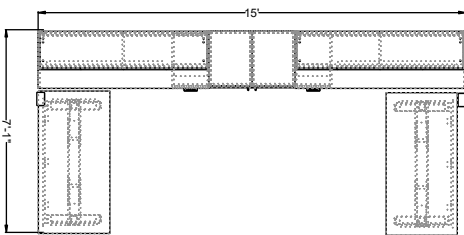

# Vision Quickship QVST204

#	Catalogue Part Number	Description	Quantity	Ext. List
1	ZVS QEC28	Flux 3 1/2d x 5 1/2w Edge Mount Power - Quickship	2	\$1,294.00
2	ZVS QGP0249SB	49" Metal Support Rail for Work Surface 2W 49 L 3/4H - Quickship	2	\$138.00
3	ZVS QVSB7223TK	Vision 70 1/8w x 23h Tackboard - Quickship	2	\$744.00
4	ZVS QVST1624MBBF	Vision 24d x 16w x 28h Modular Box/Box/File Pedestal - Quickship	2	\$1,468.00
5	ZVS QVST1672SO	Vision 72w Storage Overhead Cabinet w/Four Doors - Quickship	2	\$3,384.00
6	ZVS QVST23EP	Vision 22 1/4w x 28h Modular End Panel for Shell Desks and Credenzas - Quickship	2	\$376.00
7	ZVS QVST2418-72WL	Vision 24d x 18w Wardrobe - Left - Quickship	1	\$1,685.00
8	ZVS QVST2418-72WR	Vision 24d x 18w Wardrobe - Right - Quickship	1	\$1,685.00
9	ZVS QVST2472MCT	Vision 24 x 72 Modular Credenza Top - Quickship	2	\$886.00
10	ZVS QVST2872MBK	Vision Modular Desk or Credenza Overlay Back Panel - 3/4d x 74 7/8w x 28h - Quickship	2	\$556.00
11	ZVS QVST3060AHTD-S	Vision Laminate Adj Hgt Table Desk - Standard Range - 30d x 60w x Adj h - Quickship	2	\$2,562.00
12	ZVS QVST5410HMPS	Vision Hanging Modesty - Square Corners - 3/4d x 53 5/8w x 10h - Quickship	2	\$448.00