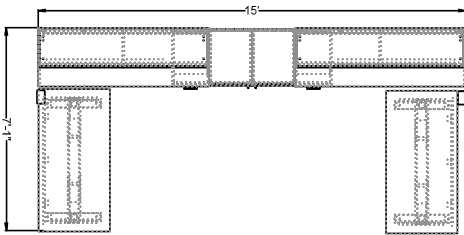

Vision Quickship QVST204

#	Catalogue Part Number	Description	Quantity	Ext. List
1	ZVS QEC28	Flux 3 1/2d x 5 1/2w Edge Mount Power - Quickship	2	\$828.00
2	ZVS QGP0249SB	49" Metal Support Rail for Work Surface 2W 49 L 3/4H - Quickship	2	\$170.00
3	ZVS QVSB7223TK	Vision 70 1/8w x 23h Tackboard - Quickship	2	\$764.00
4	ZVS QVST1624MBBF	Vision 24d x 16w x 28h Modular Box/Box/File Pedestal - Quickship	2	\$1,506.00
5	ZVS QVST1672SO	Vision 72w Storage Overhead Cabinet w/Four Doors - Quickship	2	\$3,470.00
6	ZVS QVST23EP	Vision 22 1/4w x 28h Modular End Panel for Shell Desks and Credenzas - Quickship	2	\$386.00
7	ZVS QVST2418-72WL	Vision 24d x 18w Wardrobe - Left - Quickship	1	\$1,728.00
8	ZVS QVST2418-72WR	Vision 24d x 18w Wardrobe - Right - Quickship	1	\$1,728.00
9	ZVS QVST2472MCT	Vision 24 x 72 Modular Credenza Top - Quickship	2	\$910.00
10	ZVS QVST2872MBK	Vision Modular Desk or Credenza Overlay Back Panel - 3/4d x 74 7/8w x 28h - Quickship	2	\$570.00
11	ZVS QVST3060AHTD-S	Vision Laminate Adj Hgt Table Desk - Standard Range - 30d x 60w x Adj h - Quickship	2	\$2,692.00
12	ZVS QVST5410HMPS	Vision Hanging Modesty - Square Corners - 3/4d x 53 5/8w x 10h - Quickship	2	\$460.00