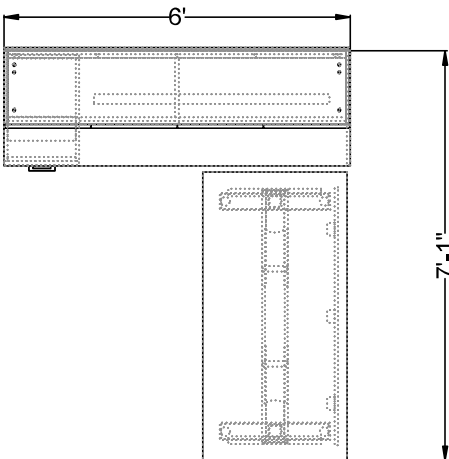

Vision Quickship QVST205

#	Catalogue	Part Number	Description	Quantity	Ext. List
1	ZVS	QGP0249SB	49" Metal Support Rail for Work Surface 2W 49 L 3/4H - Quickship	1	\$85.00
2	ZVS	QVST1624MFF	Vision 24d x 16w x 28h Modular File/File Pedestal - Quickship	1	\$736.00
3	ZVS	QVST1672SO	Vision 72w Storage Overhead Cabinet w/Four Doors - Quickship	1	\$1,735.00
4	ZVS	QVST23EP	Vision 22 1/4w x 28h Modular End Panel for Shell Desks and Credenzas - Quickship	1	\$193.00
5	ZVS	QVST2472MCT	Vision 24 x 72 Modular Credenza Top - Quickship	1	\$455.00
6	ZVS	QVST2872MBK	Vision Modular Desk or Credenza Overlay Back Panel - 3/4d x 74 7/8w x 28h - Quickship	1	\$285.00
7	ZVS	QVST3060AHTD-S	Vision Laminate Adj Hgt Table Desk - Standard Range - 30d x 60w x Adj h - Quickship	1	\$1,346.00
8	ZVS	QVST5410HMPS	Vision Hanging Modesty - Square Corners - 3/4d x 53 5/8w x 10h - Quickship	1	\$230.00
				Total	\$5,065.00