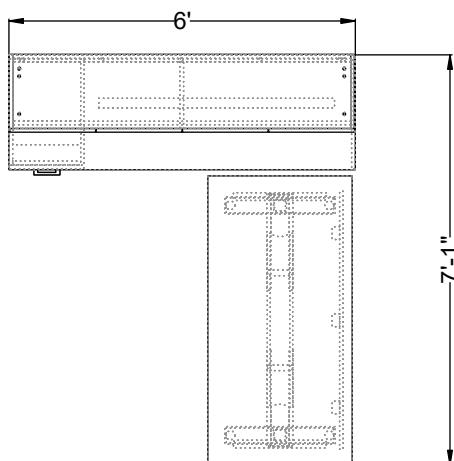

Vision Quickship QVST205

#	CataloguePart Number	Description	Quantity	Ext. List
1	ZVS QGP0249SB	49" Metal Support Rail for Work Surface 2W 49 L 3/4H - Quickship	1	\$69.00
2	ZVS QVST1624MFF	Vision 24d x 16w x 28h Modular File/File Pedestal - Quickship	1	\$718.00
3	ZVS QVST1672SO	Vision 72w Storage Overhead Cabinet w/Four Doors - Quickship	1	\$1,692.00
4	ZVS QVST23EP	Vision 22 1/4w x 28h Modular End Panel for Shell Desks and Credenzas - Quickship	1	\$188.00
5	ZVS QVST2472MCT	Vision 24 x 72 Modular Credenza Top - Quickship	1	\$443.00
6	ZVS QVST2872MBK	Vision Modular Desk or Credenza Overlay Back Panel - 3/4d x 74 7/8w x 28h - Quickship	1	\$278.00
7	ZVS QVST3060AHTD-S	Vision Laminate Adj Hgt Table Desk - Standard Range - 30d x 60w x Adj h - Quickship	1	\$1,281.00
8	ZVS QVST5410HMPS	Vision Hanging Modesty - Square Corners - 3/4d x 53 5/8w x 10h - Quickship	1	\$224.00
Total				\$4,893.00