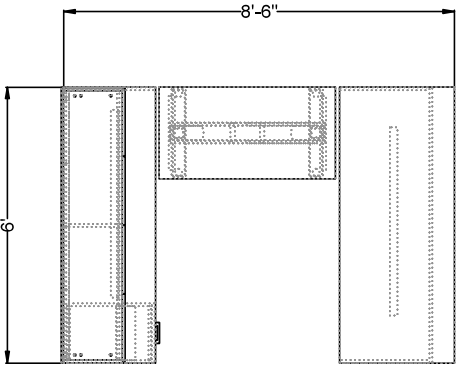

Vision Quickship QVST206

#	CataloguePart Number	Description	Quantity	Ext. List
1	ZVS QGP0249SB	49" Metal Support Rail for Work Surface 2W 49 L 3/4H - Quickship	2	\$170.00
2	ZVS QVST1624MFF	Vision 24d x 16w x 28h Modular File/File Pedestal - Quickship	1	\$736.00
3	ZVS QVST1672SO	Vision 72w Storage Overhead Cabinet w/Four Doors - Quickship	1	\$1,735.00
4	ZVS QVST23EP	Vision 22 1/4w x 28h Modular End Panel for Shell Desks and Credenzas - Quickship	3	\$579.00
5	ZVS QVST2446AHB-S	Vision Laminate Adj Hgt Bridge/Table - Std Range - 24d x 46w x Adj h - Quickship	1	\$1,288.00
6	ZVS QVST2472MCT	Vision 24 x 72 Modular Credenza Top - Quickship	1	\$455.00
7	ZVS QVST2872MBK	Vision Modular Desk or Credenza Overlay Back Panel - 3/4d x 74 7/8w x 28h - Quickship	2	\$570.00
8	ZVS QVST3072MCT	Vision 30 x 72 Modular Rectangular Desk Top - Quickship	1	\$559.00
Total				\$6,092.00