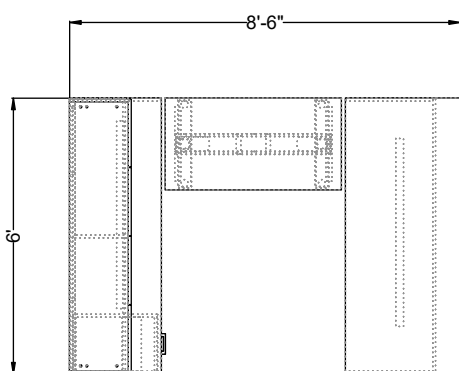

# Vision Quickship QVST206

#	CataloguePart Number	Description	Quantity	Ext. List
1	ZVS QGP0249SB	49" Metal Support Rail for Work Surface 2W 49 L 3/4H - Quickship	2	\$138.00
2	ZVS QVST1624MFF	Vision 24d x 16w x 28h Modular File/File Pedestal - Quickship	1	\$718.00
3	ZVS QVST1672SO	Vision 72w Storage Overhead Cabinet w/Four Doors - Quickship	1	\$1,692.00
4	ZVS QVST23EP	Vision 22 1/4w x 28h Modular End Panel for Shell Desks and Credenzas - Quickship	3	\$564.00
5	ZVS QVST2446AHB-S	Vision Laminate Adj Hgt Bridge/Table - Std Range - 24d x 46w x Adj h - Quickship	1	\$1,226.00
6	ZVS QVST2472MCT	Vision 24 x 72 Modular Credenza Top - Quickship	1	\$443.00
7	ZVS QVST2872MBK	Vision Modular Desk or Credenza Overlay Back Panel - 3/4d x 74 7/8w x 28h - Quickship	2	\$556.00
8	ZVS QVST3072MCT	Vision 30 x 72 Modular Rectangular Desk Top - Quickship	1	\$545.00
<b>Total</b>				<b>\$5,882.00</b>