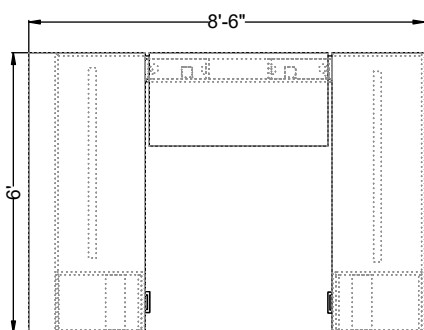

Vision Quickship QVST207

#	Catalogue Part Number	Description	Quantity	Ext. List
1	ZVS QGP0249SB	49" Metal Support Rail for Work Surface 2W 49 L 3/4H - Quickship	2	\$138.00
2	ZVS QVST1624MBBF	Vision 24d x 16w x 28h Modular Box/Box/File Pedestal - Quickship	1	\$734.00
3	ZVS QVST1624MFF	Vision 24d x 16w x 28h Modular File/File Pedestal - Quickship	1	\$718.00
4	ZVS QVST23EP	Vision 22 1/4w x 28h Modular End Panel for Shell Desks and Credenzas - Quickship	2	\$376.00
5	ZVS QVST2448AHB	Vision Adjustable Casework - Bridge - 24d x 48w x 29-1/2-49-1/8h - Quickship	1	\$3,016.00
6	ZVS QVST2472MCT	Vision 24 x 72 Modular Credenza Top - Quickship	1	\$443.00
7	ZVS QVST2872MBK	Vision Modular Desk or Credenza Overlay Back Panel - 3/4d x 74 7/8w x 28h - Quickship	2	\$556.00
8	ZVS QVST3072MCT	Vision 30 x 72 Modular Rectangular Desk Top - Quickship	1	\$545.00
			Total	\$6,526.00