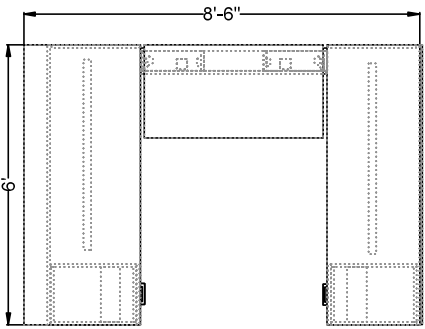

Vision Quickship QVST207

#	Catalogue Part Number	Description	Quantity	Ext. List
1	ZVS QGP0249SB	49" Metal Support Rail for Work Surface 2W 49 L 3/4H - Quickship	2	\$170.00
2	ZVS QVST1624MBBF	Vision 24d x 16w x 28h Modular Box/Box/File Pedestal - Quickship	1	\$753.00
3	ZVS QVST1624MFF	Vision 24d x 16w x 28h Modular File/File Pedestal - Quickship	1	\$736.00
4	ZVS QVST23EP	Vision 22 1/4w x 28h Modular End Panel for Shell Desks and Credenzas - Quickship	2	\$386.00
5	ZVS QVST2448AHB	Vision Adjustable Casework - Bridge - 24d x 48w x 29-1/2-49-1/8h - Quickship	1	\$3,167.00
6	ZVS QVST2472MCT	Vision 24 x 72 Modular Credenza Top - Quickship	1	\$455.00
7	ZVS QVST2872MBK	Vision Modular Desk or Credenza Overlay Back Panel - 3/4d x 74 7/8w x 28h - Quickship	2	\$570.00
8	ZVS QVST3072MCT	Vision 30 x 72 Modular Rectangular Desk Top - Quickship	1	\$559.00
			Total	\$6,796.00