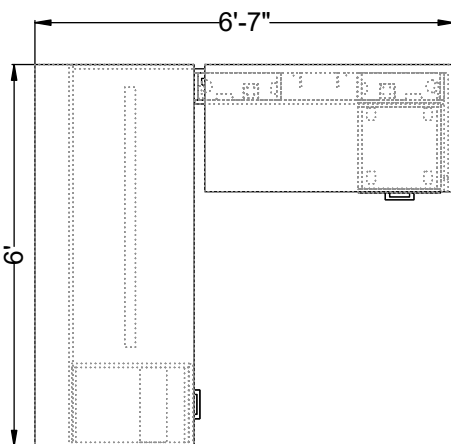

# Vision Quickship QVST209

#	Catalogue Part Number	Description	Quantity	Ext. List
1	ZVS QGP0249SB	49" Metal Support Rail for Work Surface 2W 49 L 3/4H - Quickship	1	\$69.00
2	ZVS QVST1617-21BFMPC	Vision Mobile Box/File Pedestal with Cushion - 17d x 15 5/8w x 23h - Quickship	1	\$1,149.00
3	ZVS QVST1624MBBF	Vision 24d x 16w x 28h Modular Box/Box/File Pedestal - Quickship	1	\$734.00
4	ZVS QVST23EP	Vision 22 1/4w x 28h Modular End Panel for Shell Desks and Credenzas - Quickship	1	\$188.00
5	ZVS QVST2448AHRR	Vision Adjustable Casework - Kneespace Return - 24d x 48w x 29-1/2-49-1/8h	1	\$3,148.00
6	ZVS QVST2872MBK	Vision Modular Desk or Credenza Overlay Back Panel - 3/4d x 74 7/8w x 28h - Quickship	1	\$278.00
7	ZVS QVST3072MCT	Vision 30 x 72 Modular Rectangular Desk Top - Quickship	1	\$545.00
			<b>Total</b>	<b>\$6,111.00</b>