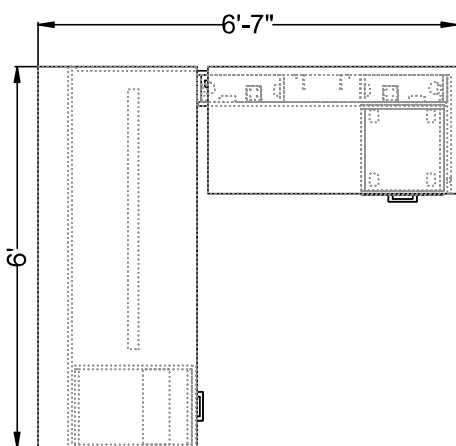

Vision Quickship QVST209

#	Catalogue Part Number	Description	Quantity	Ext. List
1	ZVS QGP0249SB	49" Metal Support Rail for Work Surface 2W 49 L 3/4H - Quickship	1	\$85.00
2	ZVS QVST1617-21BFMPC	Vision Mobile Box/File Pedestal with Cushion - 17d x 15 5/8w x 23h - Quickship	1	\$1,178.00
3	ZVS QVST1624MBBF	Vision 24d x 16w x 28h Modular Box/Box/File Pedestal - Quickship	1	\$753.00
4	ZVS QVST23EP	Vision 22 1/4w x 28h Modular End Panel for Shell Desks and Credenzas - Quickship	1	\$193.00
5	ZVS QVST2448AHRR	Vision Adjustable Casework - Kneespace Return - 24d x 48w x 29-1/2-49-1/8h	1	\$3,306.00
6	ZVS QVST2872MBK	Vision Modular Desk or Credenza Overlay Back Panel - 3/4d x 74 7/8w x 28h - Quickship	1	\$285.00
7	ZVS QVST3072MCT	Vision 30 x 72 Modular Rectangular Desk Top - Quickship	1	\$559.00
			Total	\$6,359.00