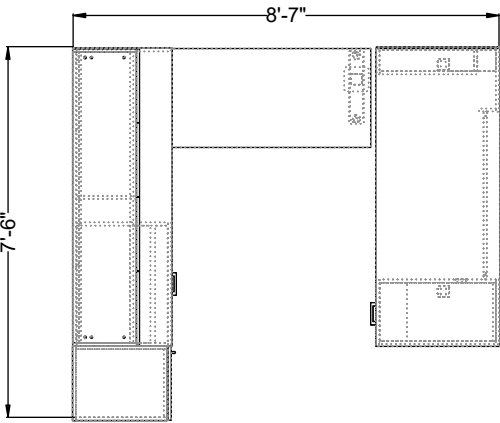

# Vision Quickship QVST211

#	Catalogue Part Number	Description	Quantity	Ext. List
1	ZVS QVSB0418FTB	Vision Fixed Height T Base - 18d x 3 1/2w x 28d - Quickship	1	\$371.00
2	ZVS QVSB7223TK	Vision 70 1/8w x 23h Tackboard - Quickship	1	\$372.00
3	ZVS QVST1672SO	Vision 72w Storage Overhead Cabinet w/Four Doors - Quickship	1	\$1,692.00
4	ZVS QVST23EP	Vision 22 1/4w x 28h Modular End Panel for Shell Desks and Credenzas - Quickship	1	\$188.00
5	ZVS QVST2418-72WL	Vision 24d x 18w Wardrobe - Left - Quickship	1	\$1,685.00
6	ZVS QVST2472MCT	Vision 24 x 72 Modular Credenza Top - Quickship	1	\$443.00
7	ZVS QVST2872MBK	Vision Modular Desk or Credenza Overlay Back Panel - 3/4d x 74 7/8w x 28h - Quickship	1	\$278.00
8	ZVS QVST3024MLF	Vision 24d x 30w x 28h Modular Lateral File Pedestal - Quickship	1	\$996.00
9	ZVS QVST3072AHRD	Vision Adjustable Casegood - Single Pedestal Desk - Break Front - 30d x 72w x 29-1/2-49-1/8h - Quickship	1	\$4,728.00
10	ZVS QVST4824MCT	Vision 24 x 48 Modular Return / Bridge Top - Quickship	1	\$311.00
<b>Total</b>				<b>\$11,064.00</b>