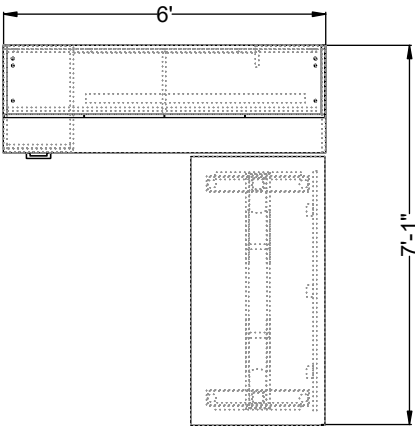

# Vision Quickship QVSV205

#	Catalogue Part Number	Description	Quantity	Ext. List
1	ZVS QGP0249SB	49" Metal Support Rail for Work Surface 2W 49 L 3/4H - Quickship	1	\$69.00
2	ZVS QVSV1672SO	Vision 72w Storage Overhead Cabinet w/Four Doors - Quickship	1	\$2,770.00
3	ZVS QVSV2472LC	Vision 24 x 72 File/File Pedestal Credenza, Left - Quickship	1	\$2,514.00
4	ZVS QVSV3060AHTD-S	Vision Veneer Adjustable Height Table Desk - Standard Range - 30d x 60w x Adj h - Quickship	1	\$1,663.00
5	ZVS QVSV5410HMPS	Vision Hanging Modesty - Square Corners - 3/4d x 53 5/8w x 10h - Quickship	1	\$621.00
			<b>Total</b>	<b>\$7,637.00</b>