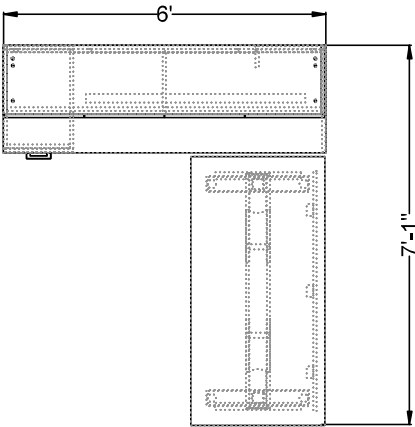

# Vision Quickship QVSV205

#	Catalogue Part Number	Description	Quantity	Ext. List
1	ZVS QGP0249SB	49" Metal Support Rail for Work Surface 2W 49 L 3/4H - Quickship	1	\$85.00
2	ZVS QVSV1672SO	Vision 72w Storage Overhead Cabinet w/Four Doors - Quickship	1	\$2,840.00
3	ZVS QVSV2472LC	Vision 24 x 72 File/File Pedestal Credenza, Left - Quickship	1	\$2,577.00
4	ZVS QVSV3060AHTD-S	Vision Veneer Adjustable Height Table Desk - Standard Range - 30d x 60w x Adj h - Quickship	1	\$1,747.00
5	ZVS QVSV5410HMPS	Vision Hanging Modesty - Square Corners - 3/4d x 53 5/8w x 10h - Quickship	1	\$637.00
			<b>Total</b>	<b>\$7,886.00</b>