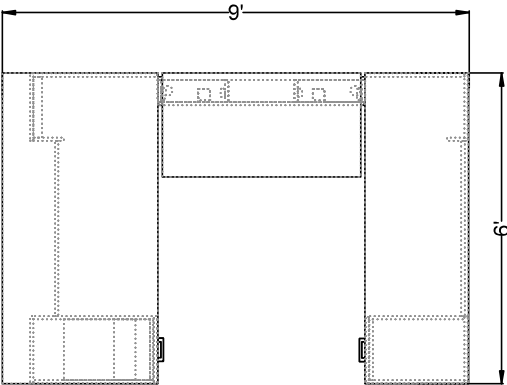

Vision Quickship QVSV207

#	Catalogue	Part Number	Description	Quantity	Ext. List
1	ZVS	QVSV2448AHB	Vision Adjustable Casework - Bridge - 24d x 48w x 29-1/2-49-1/8h - Quickship	1	\$4,371.00
2	ZVS	QVSV2472RC	Vision 24 x 72 File/File Pedestal Credenza, Right - Quickship	1	\$2,577.00
3	ZVS	QVSV3672LD	Vision 36 x 72 Single Ped Desk, Left w/Break Front Modesty - Quickship	1	\$3,289.00
				Total	\$10,237.00